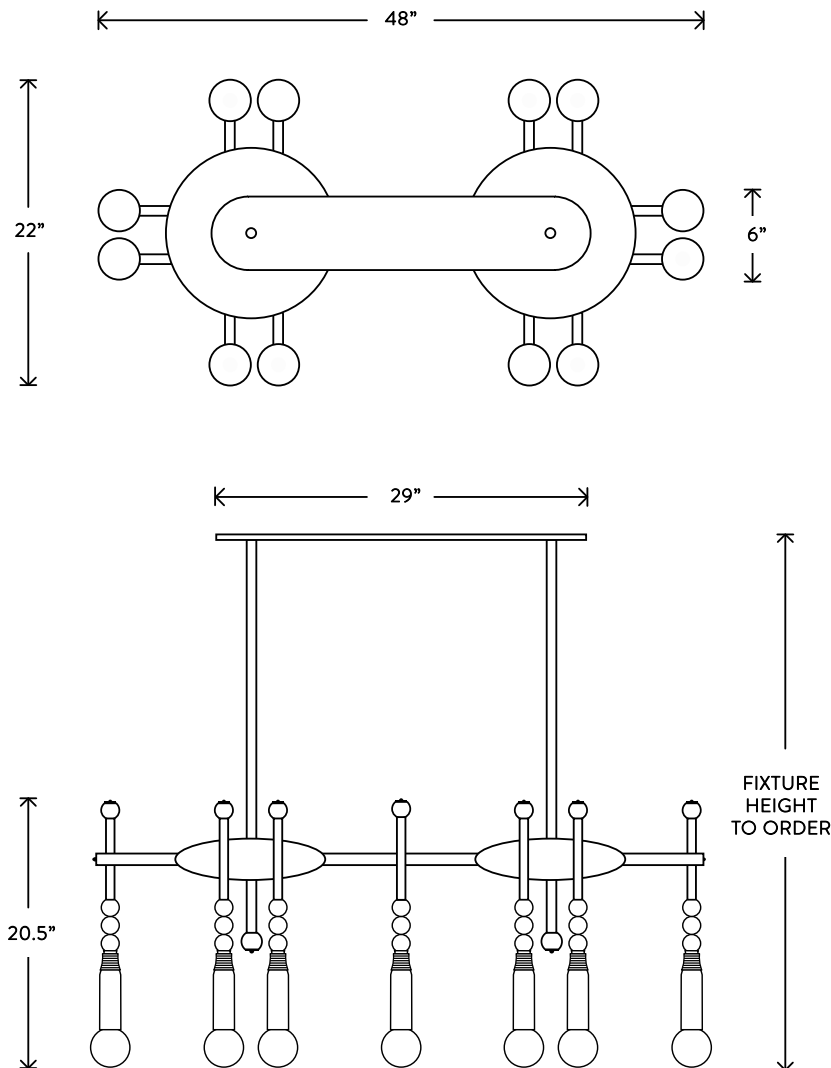

TALISMAN™ 14 PENDANT

A STRICT ARRANGEMENT OF SEMI-PRECIOUS STONES RECALLS FINE DETAILS FOUND ON STATUES AT THE ANCIENT CITY OF PERSEPOLIS. AGATE, JASPER, OR JADE BEADS ARE PIERCED BY FINELY FLUTED PINS, AFFIXING THEM TO A LEATHER-BOUND BRASS STRUCTURE.

© 2018, APPARATUS LLC
PATENT PENDING / TRADEMARK PENDING

room

TALISMAN™

14 PENDANT

DIMENSIONS: 48" W, 22" D
HEIGHT TO ORDER
MINIMUM HEIGHT 28"
INCLUDES UP TO 85"
ADDITIONAL HEIGHT \$20 PER INCH

LAMPING: MAX 60W EACH
14 6W DIMMABLE LED BULBS INCLUDED
480 LUMENS EACH, 2500K COLOR TEMPERATURE
BULB LIFE: 30,000 HOURS
120V: E26 GLOBE LG: MATTE WHITE, Ø 3"
240V: E27 GLOBE LG: MATTE WHITE, Ø 3"

UL / CE PENDING
VOLTAGE: 120-240

FINISHED AND ASSEMBLED BY HAND IN NY FROM
DOMESTIC AND IMPORTED COMPONENTS.
CUSTOMIZATION AVAILABLE.
ALL PIECES MADE TO ORDER.
50% DEPOSIT REQUIRED.
BALANCE DUE PRIOR TO SHIPPING.
LEAD TIME APPROXIMATELY 8-10 WEEKS.