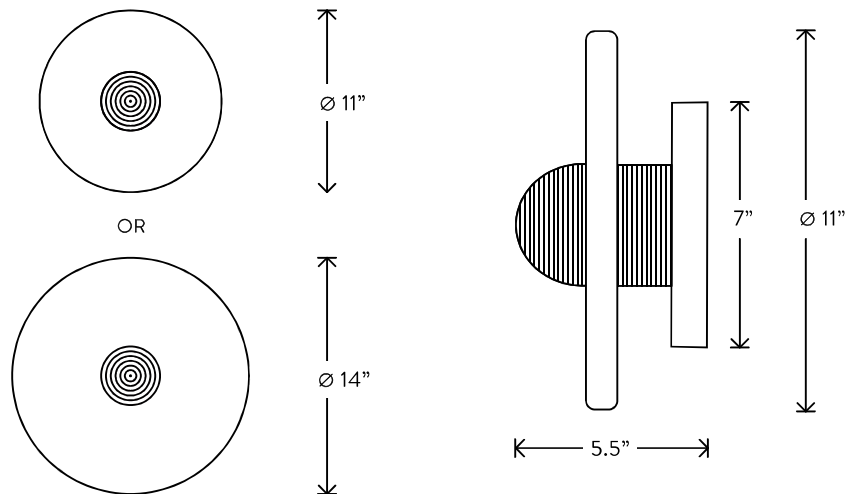

© 2018, APPARATUS LLC
PATENT PENDING / TRADEMARK PENDING

ROOM

INFO@ROOMONLINE.COM 212.226.1045 WWW.ROOMONLINE.COM

MEDIAN™

SCONCE

4" DEPTH

5.5" DEPTH

4" DEPTH: Ø 11" OR 14"
5.5" DEPTH: Ø 11" OR 14"

\$2400 / 11" DIAMETER, 4" DEPTH
\$2800 / 14" DIAMETER, 4" DEPTH
\$2600 / 11" DIAMETER, 5.5" DEPTH
\$3000 / 14" DIAMETER, 5.5" DEPTH
FINISHES TO ORDER
ADD 30% FOR TARNISHED SILVER

© 2018, APPARATUS LLC
PATENT PENDING / TRADEMARK PENDING