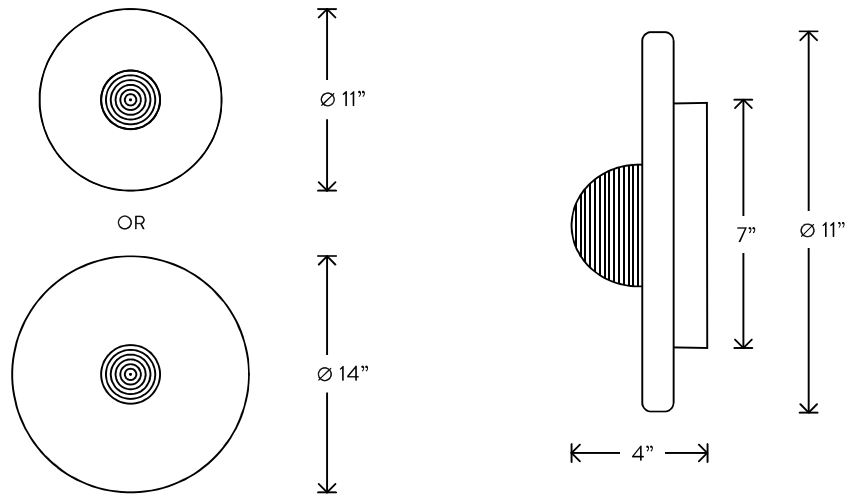

© 2018, APPARATUS LLC
PATENT PENDING / TRADEMARK PENDING

ROOM

INFO@ROOMONLINE.COM 212.226.1045 WWW.ROOMONLINE.COM

MEDIAN™

SCONCE

4" DEPTH

5.5" DEPTH

4" DEPTH: Ø 11" OR 14"
5.5" DEPTH: Ø 11" OR 14"

\$2400 / 11" DIAMETER, 4" DEPTH
\$2800 / 14" DIAMETER, 4" DEPTH
\$2600 / 11" DIAMETER, 5.5" DEPTH
\$3000 / 14" DIAMETER, 5.5" DEPTH
FINISHES TO ORDER
ADD 30% FOR TARNISHED SILVER

© 2018, APPARATUS LLC
PATENT PENDING / TRADEMARK PENDING