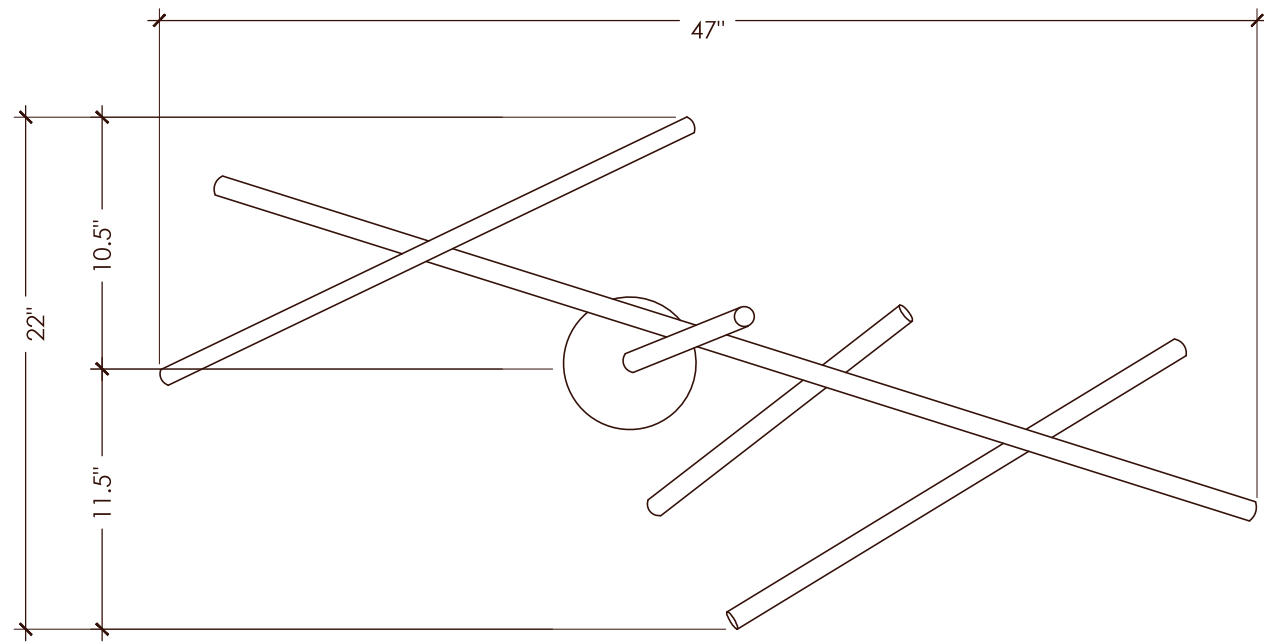

ROOM

WWW.ROOMONLINE.COM

BILLY COTTON STICK COLLECTION / 5 STICK VERTICAL (9 LIGHTS)

47" x 22" x 36"H

HANDMADE IN BRASS WITH SEVERAL FINISH OPTIONS

TAKES T4 6W BULBS; 15W BULBS AVAILABLE UPON REQUEST

LI231

1 REFLECTED CEILING PLAN
1'-1/2" = 1'-0"

2 FRONT ELEVATION
1'-0" = 1'-0"

3 SIDE ELEVATION
1'-0" = 1'-0"

4 SIDE ELEVATION
1'-0" = 1'-0"

5 BACK ELEVATION
1'-0" = 1'-0"