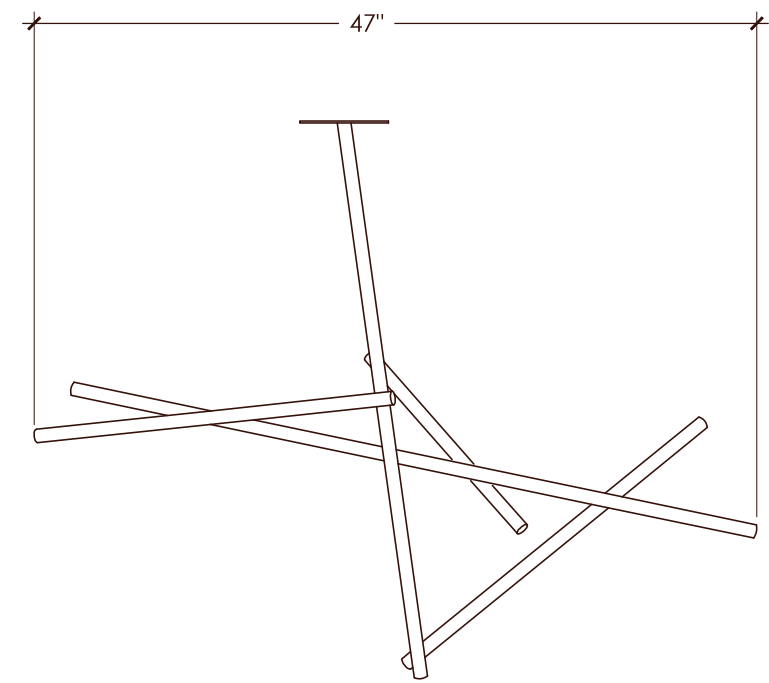

ROOM

WWW.ROOMONLINE.COM

BILLY COTTON STICK COLLECTION / 5 STICK VERTICAL (9 LIGHTS)

47" x 22" x 36"H

HANDMADE IN BRASS WITH SEVERAL FINISH OPTIONS

TAKES T4 6W BULBS; 15W BULBS AVAILABLE UPON REQUEST

LI231

1 REFLECTED CEILING PLAN
1'-1/2" = 1'-0"

2 FRONT ELEVATION
1'-0" = 1'-0"

3 SIDE ELEVATION
1'-0" = 1'-0"

4 SIDE ELEVATION
1'-0" = 1'-0"

5 BACK ELEVATION
1'-0" = 1'-0"