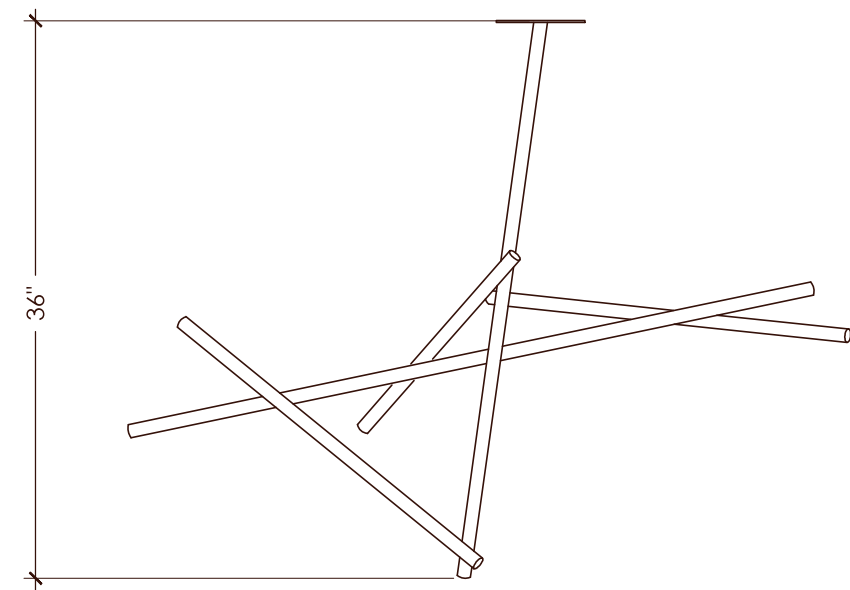

ROOM

WWW.ROOMONLINE.COM

BILLY COTTON STICK COLLECTION / 5 STICK VERTICAL (9 LIGHTS)

47" x 22" x 36"H

HANDMADE IN BRASS WITH SEVERAL FINISH OPTIONS

TAKES T4 6W BULBS; 15W BULBS AVAILABLE UPON REQUEST

LI231

1 REFLECTED CEILING PLAN
1'-1/2" = 1'-0"

2 FRONT ELEVATION
1'-0" = 1'-0"

3 SIDE ELEVATION
1'-0" = 1'-0"

4 SIDE ELEVATION
1'-0" = 1'-0"

5 BACK ELEVATION
1'-0" = 1'-0"