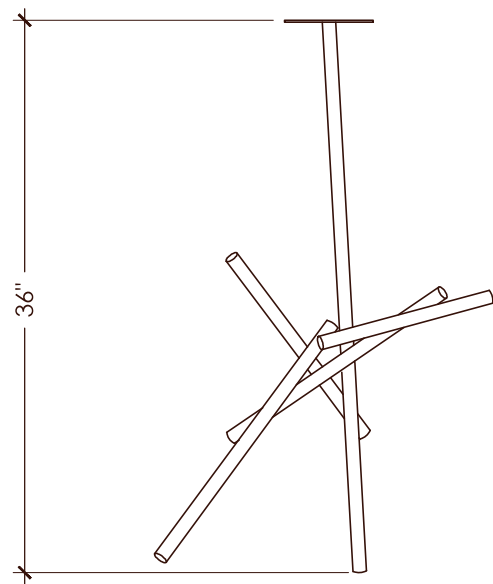

ROOM

WWW.ROOMONLINE.COM

BILLY COTTON STICK COLLECTION / 5 STICK VERTICAL (9 LIGHTS)

47" x 22" x 36"H

HANDMADE IN BRASS WITH SEVERAL FINISH OPTIONS

TAKES T4 6W BULBS; 15W BULBS AVAILABLE UPON REQUEST

LI231

1 REFLECTED CEILING PLAN
1'-1/2" = 1'-0"

2 FRONT ELEVATION
1'-0" = 1'-0"

3 SIDE ELEVATION
1'-0" = 1'-0"

4 SIDE ELEVATION
1'-0" = 1'-0"

5 BACK ELEVATION
1'-0" = 1'-0"