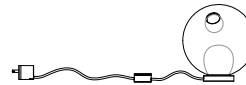

TABLE LIGHT

28t
TABLE LIGHT
3" diameter base with 72" long
flexible cable
~2lb
$440 each

SHIPPING	Per pendant, within North America	$20
LEAD TIMES	2-5 business days from receipt of payment in full	
CONNECTION	Adjustable lengths hardware (28.1 to 28.9): cable lengths can be set and re-set on site using an Allen key. Each pendant comes standard with 10' of coax cable. Canopy attaches directly to standard junction box.	
OPTIONS	Extra coax lengths - per 10' increment (Maximum length is 100')	$20
	Colour pendants - per pendant	$250
	Custom sized pendants- per pendant: - minimum order 15 pendants ~8-10" maximum diameter	$750+
	White powder coated adjustable lengths canopy: 28.1 to 28.7	
	Lamps and power supplies included. Please specify 20w xenon or 1.5w LED.	
CUSTOM	See custom price list for custom orders	

NOTES

Specified shortest and longest lengths are from the underside of the canopy to the bottom of the pendant.

Bocci recommends mounting power supplies remotely in a close, accessible and hidden location for ease of long term maintenance. Installation to be done by certified personnel to ensure code compliance.

**28.1m/mi/mo & 28s require power supplies to be remote mounted.

US Patent # D687,740
EU Patent # 001695834-001 to 004

Made in Vancouver, Canada

info@bocci.ca
www.bocci.ca