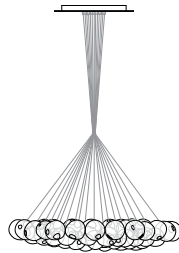

\$13,500

28.28

RECTANGLE

twenty-eight pendant fixture,
52" x 17.5" white powder coated
rectangular canopy
~147lb

\$18,900

28.28

SQUARE

twenty-eight pendant fixture,
29.7" x 29.7" white powder coated
square canopy
~143lb

\$18,900

28.19

CLUSTER

nineteen pendant fixture,
20" diameter white powder coated
round canopy
~88lb

\$12,825

28.37

CLUSTER

thirty-seven pendant fixture,
23.6" diameter white powder
coated round canopy
~158lb

\$24,975

28.61

CLUSTER

sixty-one pendant fixture,
27.8" diameter white powder
coated round canopy
~216lb

\$41,175

SHIPPING	Per pendant, within North America	\$20
LEAD TIMES	2-5 business days from receipt of payment in full	
CONNECTION	Fixed lengths hardware (28.11 to 28.61 & custom): allows the installer to attach the canopy to the ceiling before "plugging in" the individual pendants one by one. Longest and shortest lengths are determined by client and fabricated by Bocci. Note: there may be variance of ±2" on specified shortest and longest lengths.	
OPTIONS	Extra coax lengths - per 10' increment (Maximum length is 100')	\$20
	Colour pendants - per pendant	\$250
	Custom sized pendants- per pendant: - minimum order 15 pendants --8-10" maximum diameter	\$750+
	Lamps and power supplies included. Please specify 20w xenon or 1.5w LED.	
CUSTOM	See custom price list for custom orders	