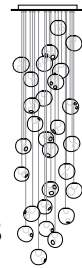

ADJUSTABLE LENGTH

28.1
single pendant (shallow canopy),
4.5" diameter brushed nickel
round canopy
~3lb
\$550

28.1m
single pendant (mini canopy),
1.2" diameter brushed nickel
round canopy**
~2.4lb
\$550

28.1mi
single pendant (mini innie canopy),
3.5" diameter white polyurethane
canopy**
~2.4lb
\$550

28.1mo
single pendant (mini outie canopy),
1.5" diameter white polyurethane
canopy**
~2.4lb
\$550

28.3
RANDOM
three pendant fixture,
6" diameter brushed nickel
round canopy
~7.7lb
\$1,650

28.5
RANDOM
five pendant fixture,
8" diameter brushed nickel
round canopy
~13lb
\$2,750

\$10,800

28.16

SQUARE

sixteen pendant fixture,
23.6" x 23.6" white powder coated
square canopy
~87lb

\$10,800

28.20

RECTANGLE

twenty pendant fixture,
52" x 11.8" white powder coated
rectangular canopy
~115lb

\$13,500

28.28

RECTANGLE

twenty-eight pendant fixture,
52" x 17.5" white powder coated
rectangular canopy
~147lb

\$18,900

28.28

SQUARE

twenty-eight pendant fixture,
29.7" x 29.7" white powder coated
square canopy
~143lb