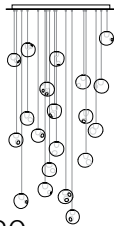

28.7
RANDOM
seven pendant fixture,
8" diameter brushed nickel
round canopy
~17.6lb
\$3,850

28.3
CLUSTER
three pendant fixture,
6" diameter brushed nickel
round canopy
~7.7lb
\$1,650

28.7
CLUSTER
seven pendant fixture,
8" diameter brushed nickel
round canopy
~17.6lb
\$3,850

\$7,425

28.11

SQUARE

eleven pendant fixture,
20" x 20" white powder coated
square canopy
~64lb

\$7,425

28.16

RECTANGLE

sixteen pendant fixture,
43.3 x 14.6" white powder coated
rectangular canopy
~84lb

\$10,800

28.16

SQUARE

sixteen pendant fixture,
23.6" x 23.6" white powder coated
square canopy
~87lb

\$10,800

28.20

RECTANGLE

twenty pendant fixture,
52" x 11.8" white powder coated
rectangular canopy
~115lb

\$13,500

28.28

RECTANGLE

twenty-eight pendant fixture,
52" x 17.5" white powder coated
rectangular canopy
~147lb

\$18,900

28.28

SQUARE

twenty-eight pendant fixture,
29.7" x 29.7" white powder coated
square canopy
~143lb