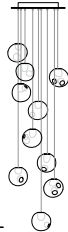

ADJUSTABLE LENGTH

28.1
single pendant (shallow canopy),
4.5" diameter brushed nickel
round canopy
~3lb
\$550

28.1m
single pendant (mini canopy),
1.2" diameter brushed nickel
round canopy**
~2.4lb
\$550

28.1mi
single pendant (mini innie canopy),
3.5" diameter white polyurethane
canopy**
~2.4lb
\$550

28.7
RANDOM
seven pendant fixture,
8" diameter brushed nickel
round canopy
~17.6lb
\$3,850

28.3
CLUSTER
three pendant fixture,
6" diameter brushed nickel
round canopy
~7.7lb
\$1,650

28.7
CLUSTER
seven pendant fixture,
8" diameter brushed nickel
round canopy
~17.6lb
\$3,850

**28.1m/mi/mo & 28s require power supplies to be remote mounted.

US Patent # D687,740
EU Patent # 001695834-001 to 004

Made in Vancouver, Canada

info@bocci.ca
www.bocci.ca

FIXED LENGTH

28.11

RECTANGLE

eleven pendant fixture,
33.5" x 11.2" white powder coated
rectangular canopy
~62lb

\$7,425

28.11

SQUARE

eleven pendant fixture,
20" x 20" white powder coated
square canopy
~64lb

\$7,425

28.16

RECTANGLE

sixteen pendant fixture,
43.3 x 14.6" white powder coated
rectangular canopy
~84lb