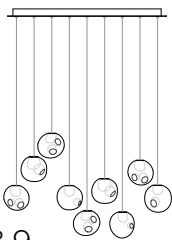

ADJUSTABLE LENGTH

28.1
single pendant (shallow canopy),
4.5" diameter brushed nickel
round canopy
~3lb
\$550

28.1m
single pendant (mini canopy),
1.2" diameter brushed nickel
round canopy**
~2.4lb
\$550

28.1mi
single pendant (mini innie canopy),
3.5" diameter white polyurethane
canopy**
~2.4lb
\$550

28.1mo
single pendant (mini outie canopy),
1.5" diameter white polyurethane
canopy**
~2.4lb
\$550

28.3
RANDOM
three pendant fixture,
6" diameter brushed nickel
round canopy
~7.7lb
\$1,650

28.5
RANDOM
five pendant fixture,
8" diameter brushed nickel
round canopy
~13lb
\$2,750

28.7
RANDOM
seven pendant fixture,
8" diameter brushed nickel
round canopy
~17.6lb
\$3,850

28.3
CLUSTER
three pendant fixture,
6" diameter brushed nickel
round canopy
~7.7lb
\$1,650

28.7
CLUSTER
seven pendant fixture,
8" diameter brushed nickel
round canopy
~17.6lb
\$3,850

28.9
LINEAR
nine pendant fixture,
47" x 8.8" white powder coated
rectangular canopy
~35lb
\$6,075

SURFACE MOUNTED LIGHT

28s
SURFACE LIGHT - MINI PLATE
2.2" diameter mounting plate rated
for wall and ceiling use**
~2lb
\$550 each