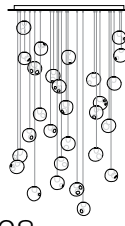

\$7,425

28.11

SQUARE

eleven pendant fixture,
20" x 20" white powder coated
square canopy
~64lb

\$7,425

28.16

RECTANGLE

sixteen pendant fixture,
43.3 x 14.6" white powder coated
rectangular canopy
~84lb

\$10,800

28.16

SQUARE

sixteen pendant fixture,
23.6" x 23.6" white powder coated
square canopy
~87lb

\$10,800

28.20

RECTANGLE

twenty pendant fixture,
52" x 11.8" white powder coated
rectangular canopy
~115lb

\$13,500

28.28

RECTANGLE

twenty-eight pendant fixture,
52" x 17.5" white powder coated
rectangular canopy
~147lb

\$18,900

28.28

SQUARE

twenty-eight pendant fixture,
29.7" x 29.7" white powder coated
square canopy
~143lb