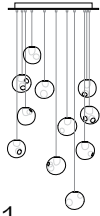

SHIPPING	Per pendant, within North America	\$20
LEAD TIMES	2-5 business days from receipt of payment in full	
CONNECTION	Adjustable lengths hardware (28.1 to 28.9): cable lengths can be set and re-set on site using an Allen key. Each pendant comes standard with 10' of coax cable. Canopy attaches directly to standard junction box.	
OPTIONS	Extra coax lengths - per 10' increment (Maximum length is 100')	\$20
	Colour pendants - per pendant	\$250
	Custom sized pendants- per pendant: - minimum order 15 pendants ~8-10" maximum diameter	\$750+
	White powder coated adjustable lengths canopy: 28.1 to 28.7	
	Lamps and power supplies included. Please specify 20w xenon or 1.5w LED.	
CUSTOM	See custom price list for custom orders	

NOTES

Specified shortest and longest lengths are from the underside of the canopy to the bottom of the pendant.

Bocci recommends mounting power supplies remotely in a close, accessible and hidden location for ease of long term maintenance. Installation to be done by certified personnel to ensure code compliance.

**28.1m/mi/mo & 28s require power supplies to be remote mounted.

US Patent # D687,740
EU Patent # 001695834-001 to 004

Made in Vancouver, Canada

info@bocci.ca
www.bocci.ca

FIXED LENGTH

28.11

RECTANGLE

eleven pendant fixture,
33.5" x 11.2" white powder coated
rectangular canopy
~62lb