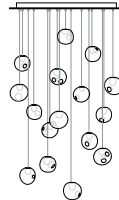

**28.1m/mi/mo & 28s require power supplies to be remote mounted.

US Patent # D687,740
EU Patent # 001695834-001 to 004

Made in Vancouver, Canada

info@bocci.ca
www.bocci.ca

FIXED LENGTH

28.11

RECTANGLE

eleven pendant fixture,
33.5" x 11.2" white powder coated
rectangular canopy
~62lb

\$7,425

28.11

SQUARE

eleven pendant fixture,
20" x 20" white powder coated
square canopy
~64lb

\$7,425

28.16

RECTANGLE

sixteen pendant fixture,
43.3 x 14.6" white powder coated
rectangular canopy
~84lb

\$10,800

28.16

SQUARE

sixteen pendant fixture,
23.6" x 23.6" white powder coated
square canopy
~87lb

\$10,800

28.20

RECTANGLE

twenty pendant fixture,
52" x 11.8" white powder coated
rectangular canopy
~115lb