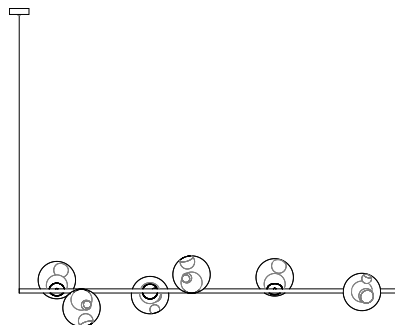

SUSPENDED

28.3 Stem

SUSPENDED

three pendant ceiling light, 3' long with 5.6" diameter brass, black or white canopy ~9lb

clear pendants
\$2,925

28.3 Stem

SUSPENDED

three pendant ceiling light, 6' long with 5.6" diameter brass, black or white canopy ~11lb

clear pendants
\$2,925

28.6 Stem

SUSPENDED

six pendant ceiling light, 6' long with 5.6" diameter brass, black or white canopy ~17lb

clear pendants
\$5,850

28.9 Stem

SUSPENDED

nine pendant ceiling light, 9' long with 5.6" diameter brass, black or white canopy ~25lb

clear pendants
\$8,775

28.12 Stem

SUSPENDED

twelve pendant ceiling light, 12' long with 3.7" diameter brass, black or white canopy ~33lb

clear pendants
\$11,700

28.3 Stem

CABLE SUSPENDED - HORIZONTAL

three pendant ceiling light, 6' long with 4.5" diameter white or black canopy ~11lb

clear pendants
\$2,925

28.6 Stem

CABLE SUSPENDED - HORIZONTAL

six pendant ceiling light, 6' long with 4.5" diameter white or black canopy ~17lb

clear pendants
\$5,850

28.6 Stem

CABLE SUSPENDED - VERTICAL

six pendant ceiling light, 6' long with 4.5" diameter white or black canopy ~17lb