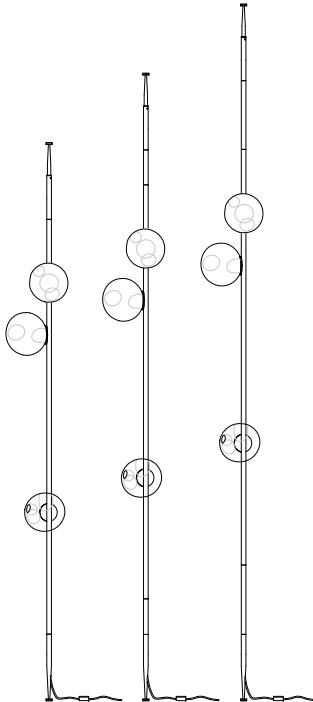

SUSPENDED

28.3 Stem

SUSPENDED

three pendant ceiling light, 3' long with 5.6" diameter brass, black or white canopy ~9lb

clear pendants
\$2,925

28.3 Stem

SUSPENDED

three pendant ceiling light, 6' long with 5.6" diameter brass, black or white canopy ~11lb

clear pendants
\$8,775

28.12 Stem

SUSPENDED

twelve pendant ceiling light, 12' long with 3.7" diameter brass, black or white canopy ~33lb

clear pendants
\$11,700

28.3 Stem

CABLE SUSPENDED - HORIZONTAL

three pendant ceiling light, 6' long with 4.5" diameter white or black canopy ~11lb

clear pendants
\$2,925

28.6 Stem

FLOOR
 six pendant floor light,
 6' height with 13.8" round base
 ~28lb

clear pendants
\$5,850

COLUMN

28.3 Stem

COLUMN
 three pendant pole light,
 adjustable length
 ~12lb - 14lb

8', 9', 10'
 clear pendants
\$2,925

28.6 Stem

COLUMN
 six pendant pole light,
 adjustable length
 ~18lb - 20lb

8', 9', 10'
 clear pendants
\$5,850

SHIPPING	Per pendant, within North America	\$30
LEAD TIMES	Please call for lead times	
OPTIONS	colour pendants - per pendant	\$250
	brass or black - stem	