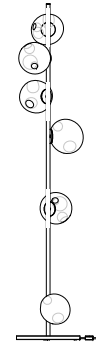

SUSPENDED

28.3 Stem

SUSPENDED

three pendant ceiling light, 3' long with 5.6" diameter brass, black or white canopy ~9lb

clear pendants
\$2,925

28.3 Stem

SUSPENDED

three pendant ceiling light, 6' long with 5.6" diameter brass, black or white canopy ~11lb

clear pendants
\$8,775

28.12 Stem

SUSPENDED

twelve pendant ceiling light, 12' long with 3.7" diameter brass, black or white canopy ~33lb

clear pendants
\$11,700

28.3 Stem

CABLE SUSPENDED - HORIZONTAL

three pendant ceiling light, 6' long with 4.5" diameter white or black canopy ~11lb

NOTES

LED lamps and drivers are included.

FLOOR

28.3 Stem

FLOOR
 three pendant floor light,
 3' height with 13.8" round base
 ~20lb

clear pendants
\$2,925

28.3 Stem

FLOOR
 three pendant floor light,
 6' height with 13.8" round base
 ~22lb

clear pendants
\$2,925

28.6 Stem

FLOOR
 six pendant floor light,
 6' height with 13.8" round base
 ~28lb

clear pendants
\$5,850

COLUMN

28.3 Stem

COLUMN
 three pendant pole light,
 adjustable length
 ~12lb - 14lb