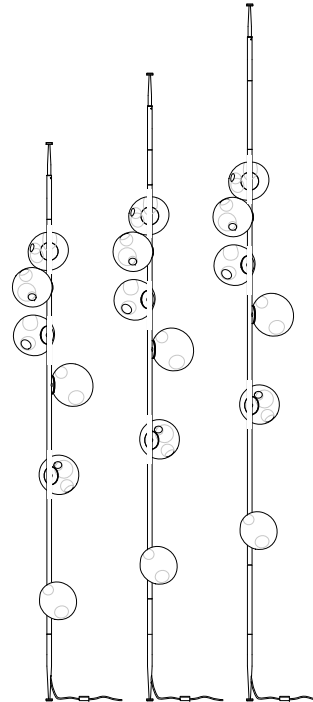

SUSPENDED

28.3 Stem

SUSPENDED

three pendant ceiling light, 3' long with 5.6" diameter brass, black or white canopy ~9lb

clear pendants
\$2,925

28.3 Stem

SUSPENDED

three pendant ceiling light, 6' long with 5.6" diameter brass, black or white canopy ~11lb

clear pendants
\$2,925

28.6 Stem

CABLE SUSPENDED - HORIZONTAL

six pendant ceiling light, 6' long with 4.5" diameter white or black canopy ~17lb

clear pendants
\$5,850

28.6 Stem

CABLE SUSPENDED - VERTICAL

six pendant ceiling light, 6' long with 4.5" diameter white or black canopy ~17lb

clear pendants
\$2,925

28.6 Stem

FLOOR
 six pendant floor light,
 6' height with 13.8" round base
 ~28lb

clear pendants
\$5,850

COLUMN

28.3 Stem

COLUMN
 three pendant pole light,
 adjustable length
 ~12lb - 14lb

8', 9', 10'
 clear pendants
\$2,925

28.6 Stem

COLUMN
 six pendant pole light,
 adjustable length
 ~18lb - 20lb

8', 9', 10'
 clear pendants
\$5,850

SHIPPING	Per pendant, within North America	\$30
LEAD TIMES	Please call for lead times	
OPTIONS	colour pendants - per pendant	\$250
	brass or black - stem	