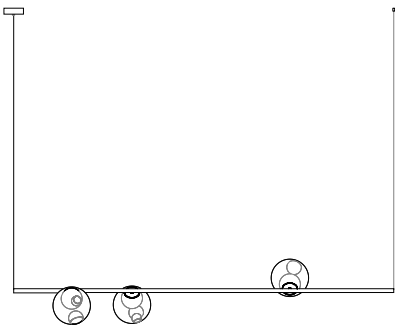

SUSPENDED

28.3 Stem

SUSPENDED

three pendant ceiling light, 3' long with 5.6" diameter brass, black or white canopy ~9lb

clear pendants
\$2,925

28.3 Stem

SUSPENDED

three pendant ceiling light, 6' long with 5.6" diameter brass, black or white canopy ~11lb

clear pendants
\$2,925

28.6 Stem

SUSPENDED

six pendant ceiling light, 6' long with 5.6" diameter brass, black or white canopy ~17lb

clear pendants
\$5,850

28.9 Stem

SUSPENDED

nine pendant ceiling light, 9' long with 5.6" diameter brass, black or white canopy ~25lb

clear pendants
\$8,775

28.12 Stem

SUSPENDED

twelve pendant ceiling light, 12' long with 3.7" diameter brass, black or white canopy ~33lb

clear pendants
\$11,700

28.3 Stem

CABLE SUSPENDED - HORIZONTAL

three pendant ceiling light, 6' long with 4.5" diameter white or black canopy ~11lb

clear pendants
\$2,925

28.6 Stem

CABLE SUSPENDED - HORIZONTAL

six pendant ceiling light, 6' long with 4.5" diameter white or black canopy ~17lb

clear pendants
\$5,850

28.6 Stem

CABLE SUSPENDED - VERTICAL

six pendant ceiling light, 6' long with 4.5" diameter white or black canopy ~17lb