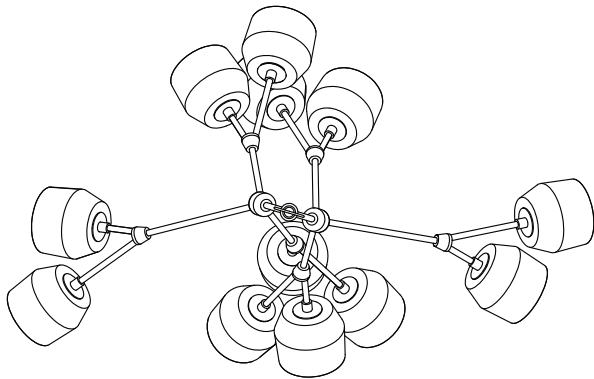

FORCHETTE CHANDELIER

12 SHADES: 28" X 36" X 36"H; 18 SHADES: 42" X 46" X 37"H. OVERALL HEIGHT TO ORDER

SHADES IN BRASS, GLASS OR PORCELAIN; SEVERAL METAL FINISH OPTIONS

ITEM NO. LI301 (12 SHADES), LI307 (18 SHADES)

ROOM

WWW.ROOMONLINE.COM

36" W

28" D

36" H

FRONT

SIDE

28" D

LEAD TIME:

Approx 8-10 weeks

LAMPING:

12x Materia G35 120V dimmable LED bulbs

DIMENSIONS:

Chandelier: 36" w x 28" d x 36" h
36" brass drop chain included (total height 72")
Canopy: 5" dia x .5" h

FINISHES:

Porcelain Shades: Natural or Graphite
Brass Shades: Aged Brass, Aged Silver, Blackened Brass, Un-Lacquered Brass, Blackened Brass ext. / Un-Lacquered Brass int.

LEAD TIME:

Approx 8-10 weeks

LAMPING:

18x Materia G35 120V dimmable LED bulbs

DIMENSIONS:

Chandelier: 46"w x 42"d x 37"h

36" brass drop chain included (total height 73")

Canopy: 5"dia x .5"h