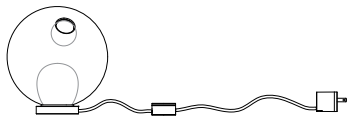

100
US Patent Pending
EU Patent # 008526131-0001

118
Worldwide patents pending

Made in Vancouver, Canada

28 table light

Table Light

28t	Table light	Single clear pendant, Ø75mm base	\$580
	Table light	Single colour pendant, Ø75mm base	\$820
38Vt	Table light	Single clear pendant, Ø75mm base	\$816
44t	Table light	Single aluminum pendant, Ø75mm base	\$975
57t	Table light	Single grey or white opaline pendant, Ø75mm base	\$660
	Table light	Single light or dark mirror pendant, Ø75mm base	\$804
73t	Table light	Single clear pendant, Ø75mm base	\$660
	Table light	Single grey pendant, Ø75mm base - grey 1, grey 2, grey 3	\$804
84t	Table light	Single white pendant, Ø75mm base	\$660
84Vt	Table light	Single white pendant, Ø75mm base	\$660
100t	Table light	Single frosted clear pendant, Ø75mm base	\$744
	Table light	Single frosted grey pendant, Ø75mm base	\$888
118t	Table light	Single white pendant, Ø75mm base	\$820