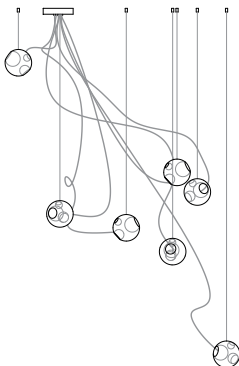

28c

28 series uses a copper suspension system in a cluster configuration.

Pendant anchor kit not included.

Lamps and power supplies are included. LED or Xenon must be selected. Dimming type to be specified at time of order.

28.7c copper suspension without anchor kit

28.7c copper suspension with anchor kit

Non-Adjustable Length

Longest and shortest lengths are determined by client, Bocci fabricates all lengths between these measurements. Specified shortest and longest lengths are from the underside of the canopy to the bottom of the pendant. There may be variance of ±50mm on specified shortest and longest lengths. Upcharge applies for cable lengths over 3m. 28.1c - 28.7c available in white or black canopy. 28.13c - 28.61c come in white powder coated canopy.

| | | | |
|------------|--------|--|----------|
| 28.1c | Copper | Single clear pendant, Ø116mm x 7mm round canopy | \$1,175 |
| 28.1c deep | Copper | Single clear pendant, Ø116mm x 40mm round canopy | \$1,175 |
| 28.1mc* | Copper | Single clear pendant, Ø60mm round copper canopy | \$1,175 |
| 28.3c | Copper | Three clear pendants, Ø152mm round canopy | \$3,525 |
| 28.7c | Copper | Seven clear pendants, Ø203mm round canopy | \$8,225 |
| 28.13c | Copper | Thirteen clear pendants, Ø400mm round canopy | \$15,275 |
| 28.19c | Copper | Nineteen clear pendants, Ø501mm round canopy | \$22,325 |
| 28.37c | Copper | Thirty-seven clear pendants, Ø600mm canopy | \$43,475 |
| 28.61c | Copper | Sixty-one clear pendants, Ø707mm round canopy | \$71,675 |