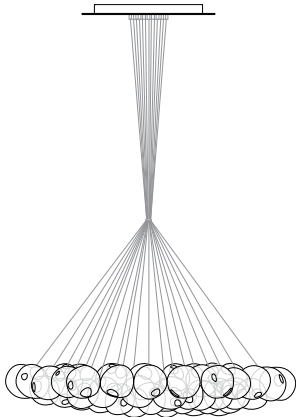

# 28

28 series uses a coaxial cable suspension system in a cluster configuration.

Minimum length for each cluster:  
 28.3 = 500mm  
 28.7 = 600mm  
 28.13 = 800mm  
 28.19 = 800mm  
 28.37 = 1100mm  
 28.61 = 1400mm

28.3 cluster, adjustable length

28.19 cluster, non-adjustable length

**Adjustable Length**

Each pendant comes standard with 3m of coaxial cable. Upcharge applies for lengths over 3m. Cable length can be adjusted on site. White, black or brushed nickel canopy included.

28.3	Cluster	Three clear pendants, Ø152mm round canopy	\$2,175
28.7	Cluster	Seven clear pendants, Ø203mm round canopy	\$5,075

**Non-Adjustable Length**

Longest lengths are determined by client. Specified longest lengths is from the underside of the canopy to the bottom of the pendant. Upcharge applies for cable lengths over 3m. White powder coated canopy included.