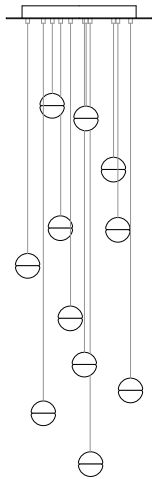

14

14 series uses a coaxial cable suspension system in a random configuration.

Lamps and power supplies are included. LED or Xenon must be selected. Dimming type to be specified at time of order.

*14.1m/mi/mo require a new build/suspended ceiling with remote mounted power supplies.

© 14 Series product design protected as U.S. Reg. No. 7,129,209

Made in Vancouver, Canada

14.3 random, adjustable length

14.11 round random, non-adjustable length

Adjustable Length

Each pendant comes standard with 3m of coaxial cable. Upcharge applies for lengths over 3m. Cable length can be adjusted on site. White, black or brushed nickel canopy. 14.1mi & 14.1mo come with polyurethane canopy.

14.1	Random	Single clear pendant, Ø116mm x 7mm round canopy	\$495
14.1 deep	Random	Single clear pendant, Ø116mm x 40mm round canopy	\$495
14.1m*	Random	Single clear pendant, Ø30mm round canopy	\$495
14.1mi*	Random	Single clear pendant, Ø88mm round canopy	\$495
14.1mo*	Random	Single clear pendant, Ø38mm round canopy	\$495
14.3	Random	Three clear pendants, Ø152mm round canopy	\$1,485
14.5	Random	Five clear pendants, Ø203mm round canopy	\$2,475
14.7	Random	Seven clear pendants, Ø203mm round canopy	\$3,465
14.9	Linear	Nine clear pendants, 1200 x 224mm rectangular canopy	\$5,805

Non-Adjustable Length

Longest and shortest lengths are determined by client, Bocci fabricates all lengths between these measurements. Specified shortest and longest lengths are from the underside of the canopy to the underside of the pendant. There may be variance of ±50mm on specified shortest and longest lengths. Upcharge applies for cable lengths over 3m. White powder coated canopy included.