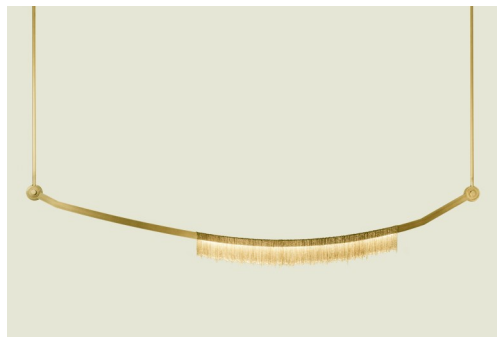

ROOM

WWW.ROOMONLINE.COM

LIANE CHANDELIER

66" x 3/4" x 12"H

LAMPING: 2700K DIMMABLE LED (DIM-TO-WARM 2200K TO 2700K)

SELECT AGED BRASS, AGED COPPER, SATIN NICKEL OR SATIN BRASS

ITEM NO. LI271