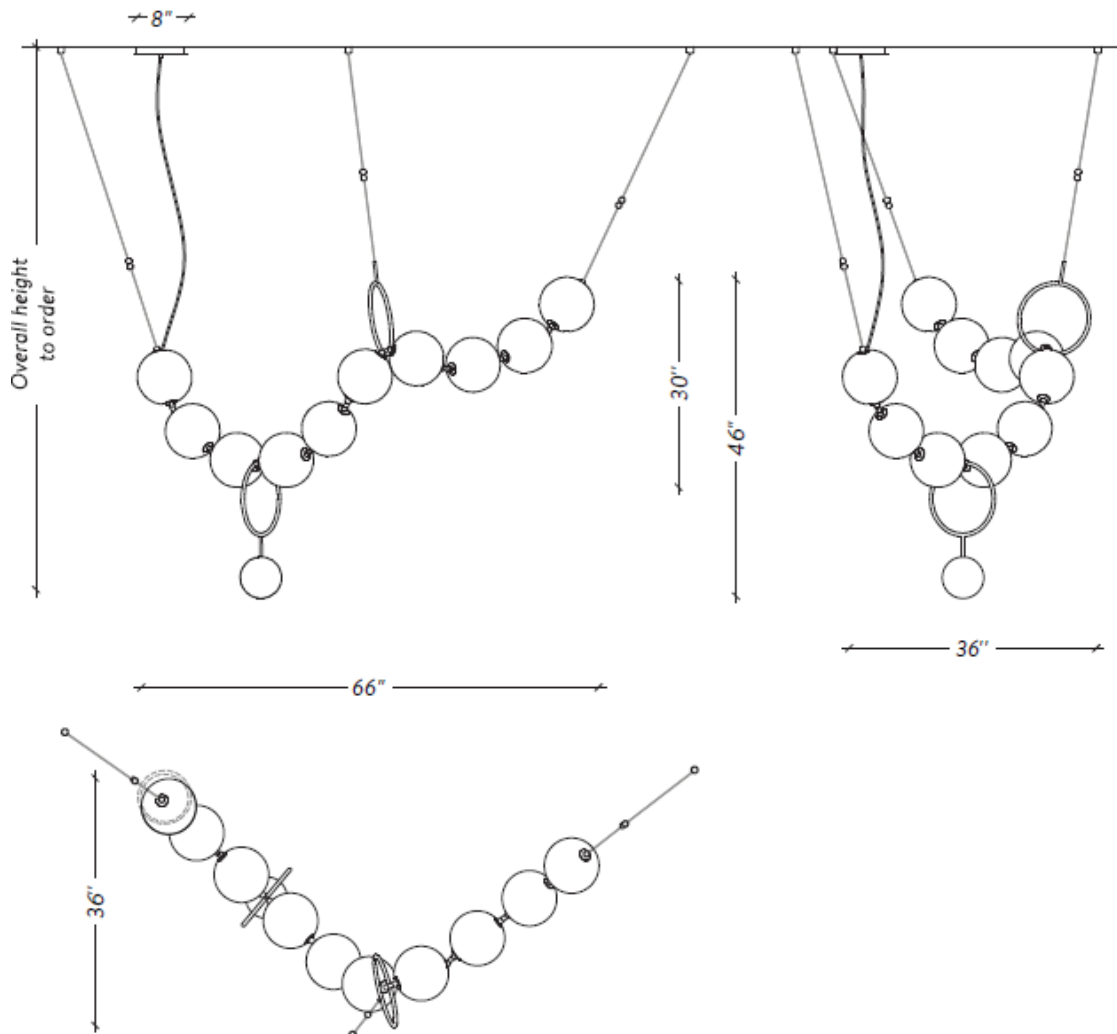

COCO
CONFIGURATION 01

COCO
CONFIGURATION 02