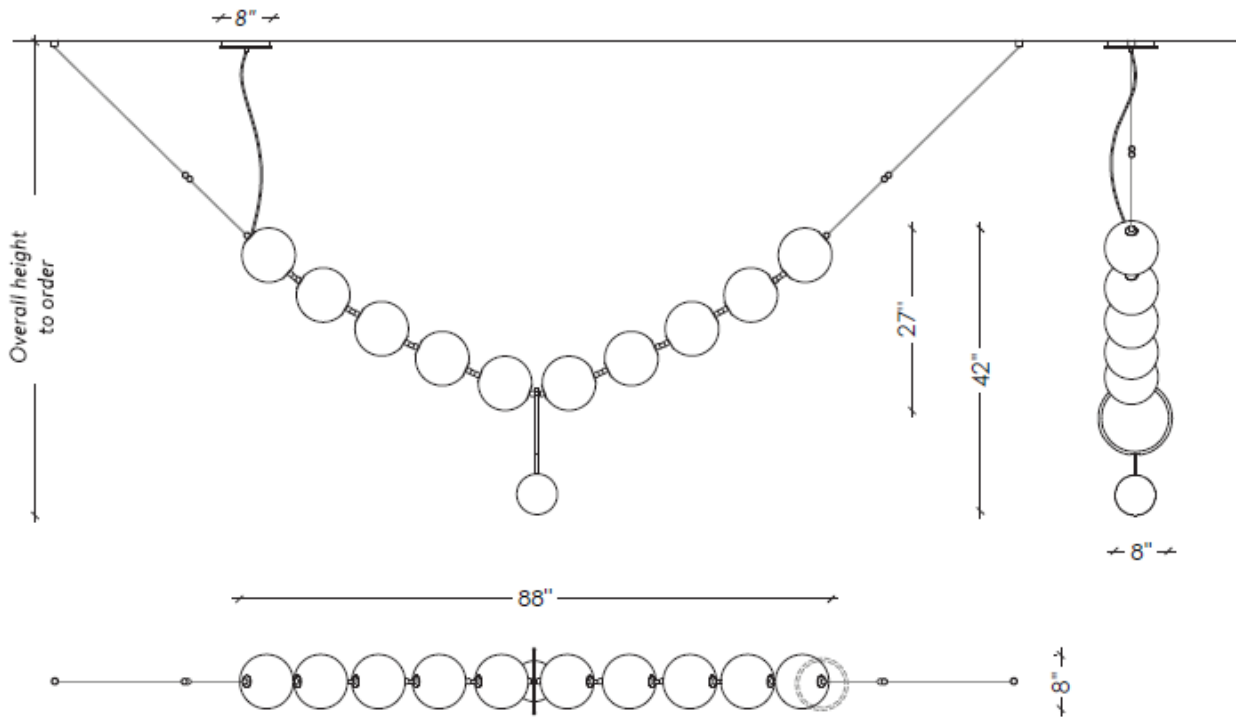

ROOM

WWW.ROOMONLINE.COM