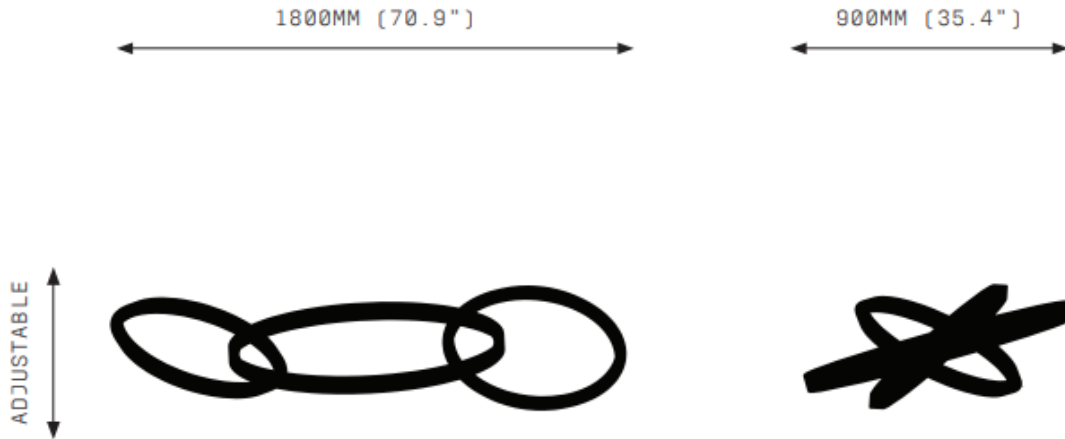

ROOM

WWW.ROOMONLINE.COM

ORACLE TRIPLET 600-IN / 900-EX / 600-IN

FRONT VIEW

SIDE VIEW

SPECIFICATIONS	PRODUCT OPTIONS	WARRANTY
Ordering Code: OR.3.696	Finishes: - AB Aged Brass - BB Brushed Brass - HRB Hand Rubbed Brass - DB Dark Bronze - MP Mottled Patina	3 Years Fixture 3 Years Power Supply Unit 3 Years LED
Lamp: 24V LED WW 2700K	Suspension: - A-CAB Angled Cable - V-CAB Vertical Cable	Oracle is a solid fixture that will require very little maintenance over the years.
Lumens: 10188 LM	Canopy:* - RFM Round Flush Medium - RFL Round Flush Large - RSM Round Surface Medium - RSL Round Surface Large - LFL Linear Flush Large - LSL Linear Surface Large	If your Oracle is treated with care, it will shine brightly for many years to come.
Voltage: 24V DC	*Also available with Magical Suspension *Refer to Canopy Specification Guide	Contact us for custom variations.
Watts: 126W Weight: Approx. 15 kg* *Exclusive of canopy		Installation should only be undertaken by a qualified professional
Inclusions: Power Supply Unit x 150W		
Exclusions: User Interface, Dimmer Unit