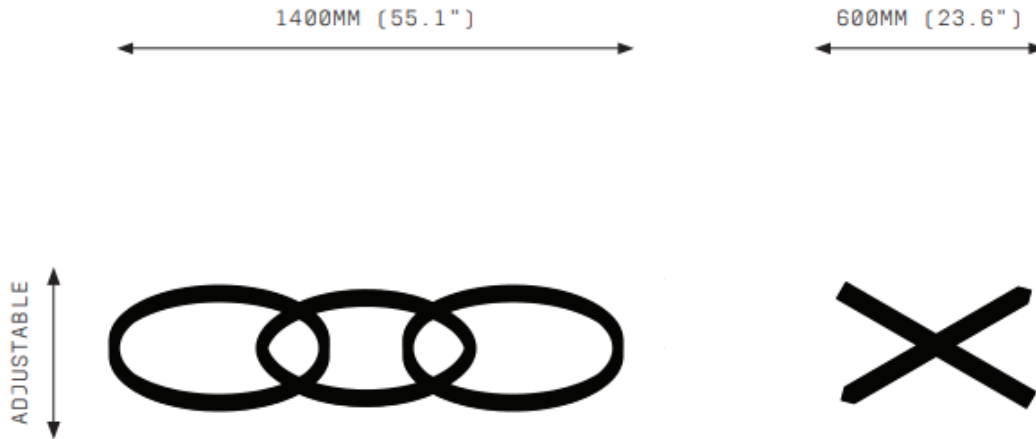

## ORACLE TRIPLE PENDANT

600-IN / 600-EX / 600-IN: 55.1" L X 23.6" D X ADJUSTABLE" H

900-IN / 900-EX / 900-IN: 70.9" L X 35.4" D X ADJUSTABLE" H

900-IN / 900-EX / 600-IN: 82.7" L X 35.4" D X ADJUSTABLE" H

1200-IN / 1200-EX / 1200-IN: 110.2" L X 47.2" D X ADJUSTABLE" H

FINISHES: AGED BRASS, BRUSHED BRASS, HAND RUBBED BRASS, DARK BRONZE, MOTTLED PATINA

LAMPING: INTEGRATED 24V WW 2700K+ DIMMABLE LED

ITEM NO. LI473

# ROOM

WWW.ROOMONLINE.COM

ORACLE TRIPLET 600-IN / 600-EX / 600-IN

FRONT VIEW

SIDE VIEW

SPECIFICATIONS	PRODUCT OPTIONS	WARRANTY
<p>Ordering Code: OR.3.600</p>	<p>Finishes: AB Aged Brass BB Brushed Brass HRB Hand Rubbed Brass DB Dark Bronze MP Mottled Patina</p>	<p>3 Years Fixture 3 Years Power Supply Unit 3 Years LED</p>
<p>Lamp: 24V LED WW 2700K</p>	<p>Suspension: A-CAB Angled Cable V-CAB Vertical Cable</p>	<p>Oracle is a solid fixture that will require very little maintenance over the years.</p>
<p>Lumens: 8732 LM</p>	<p>Canopy:*</p> <p>RFM Round Flush Medium RFL Round Flush Large RSM Round Surface Medium RSL Round Surface Large LFS Linear Flush Small LSS Linear Surface Small</p>	<p>If your Oracle is treated with care, it will shine brightly for many years to come.</p>
<p>Voltage: 24V DC</p>	<p>*Also available with Magical Suspension *Refer to Canopy Specification Guide</p>	<p>Contact us for custom variations.</p>
<p>Watts: 108W</p>		
<p>Weight: Approx. 13 kg* *Exclusive of canopy</p>		<p>Installation should only be undertaken by a qualified professional</p>
<p>Inclusions: Power Supply Unit x 150W</p>		
<p>Exclusions: User Interface, Dimmer Unit</p>		

## SPECIFICATIONS

Ordering Code:  
OR.3.900

Lamp:  
24V LED WW 2700K

Lumens:  
13099 LM

Voltage:  
24V DC

Watts:  
162W

Weight:  
Approx. 18 kg\*  
\*Exclusive of canopy

Inclusions:  
2 x Power Supply Unit x 150W