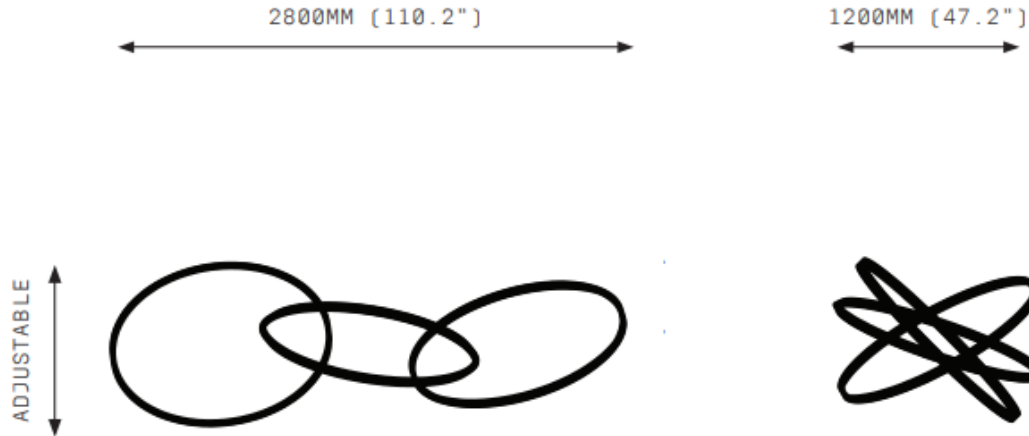

ROOM

WWW.ROOMONLINE.COM

ORACLE TRIPLET 1200-IN / 1200-EX / 1200-IN

FRONT VIEW

SIDE VIEW

SPECIFICATIONS

Ordering Code:
OR.3.1200

Lamp:
24V LED WW 2700K

Lumens:
17465 LM

Voltage:
24V DC

Watts:
217W

Weight:
Approx. 24 kg*
*Exclusive of canopy

Inclusions:
2 x Power Supply Unit x 150W

Exclusions:
User Interface, Dimmer Unit

PRODUCT OPTIONS

Finishes:

AB Aged Brass
BB Brushed Brass
HRB Hand Rubbed Brass
DB Dark Bronze
MP Mottled Patina

Suspension:

A-CAB Angled Cable
V-CAB Vertical Cable

Canopy:*

RFM Round Flush Medium
RFL Round Flush Large
RSM Round Surface Medium
RSL Round Surface Large
LFL Linear Flush Large
LSL Linear Surface Large

*Also available with Magical
Suspension

*Refer to Canopy Specification
Guide

WARRANTY

3 Years Fixture
3 Years Power Supply Unit
3 Years LED

Oracle is a solid fixture
that will require very little
maintenance over the years.

If your Oracle is treated
with care, it will shine
brightly for many years
to come.

Contact us for custom
variations.

Installation should only
be undertaken by a qualified
professional