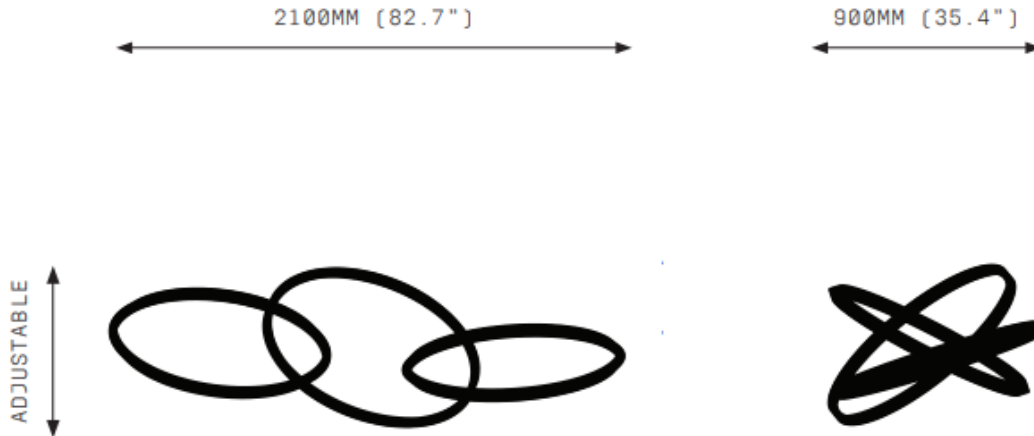

ROOM

WWW.ROOMONLINE.COM

ORACLE TRIPLET 900-IN / 900-EX / 900-IN

FRONT VIEW

SIDE VIEW

SPECIFICATIONS

Ordering Code:
OR.3.900

Lamp:
24V LED WW 2700K

Lumens:
13099 LM

Voltage:
24V DC

Watts:
162W

Weight:
Approx. 18 kg*
*Exclusive of canopy

Inclusions:
2 x Power Supply Unit x 150W

Exclusions:
User Interface, Dimmer Unit

PRODUCT OPTIONS

Finishes:

AB Aged Brass
BB Brushed Brass
HRB Hand Rubbed Brass
DB Dark Bronze
MP Mottled Patina

Suspension:

A-CAB Angled Cable
V-CAB Vertical Cable

Canopy:*

RFM Round Flush Medium
RFL Round Flush Large
RSM Round Surface Medium
RSL Round Surface Large
LFL Linear Flush Large
LSL Linear Surface Large

*Also available with Magical
Suspension

*Refer to Canopy Specification
Guide

WARRANTY

3 Years Fixture
3 Years Power Supply Unit
3 Years LED

Oracle is a solid fixture
that will require very little
maintenance over the years.

If your Oracle is treated
with care, it will shine
brightly for many years
to come.

Contact us for custom
variations.

Installation should only
be undertaken by a qualified
professional