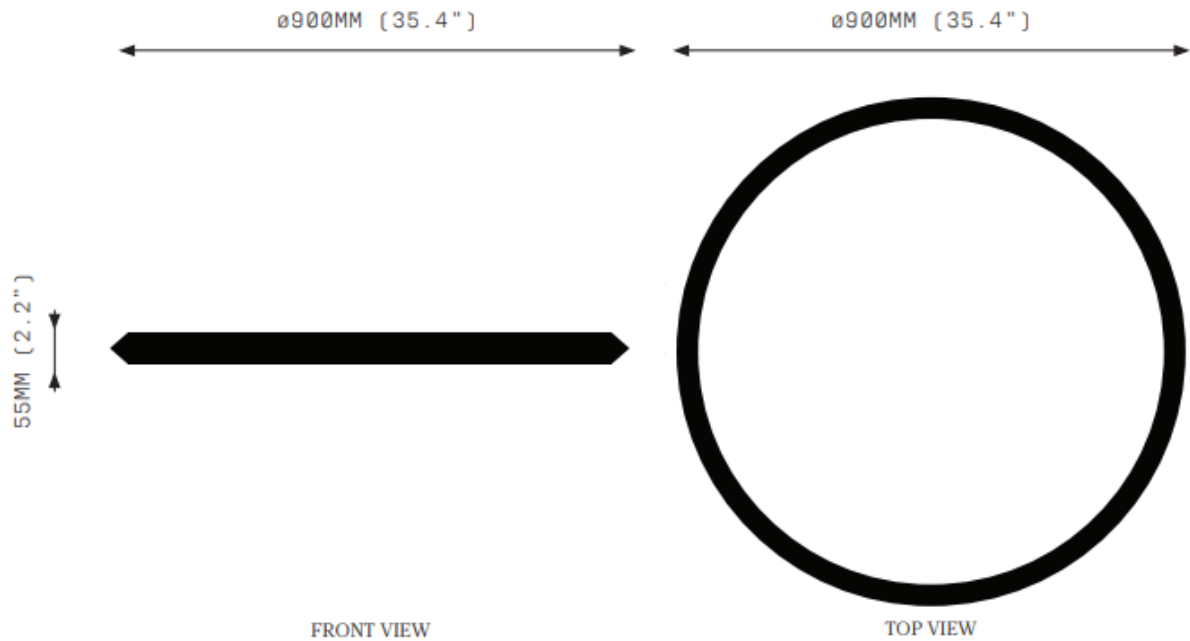

Ordering Code:
OR.1.600

Lamp:
24V LED WW 2700K

Lumens:
2781 LM

Voltage:
24V DC

Watts:
36W

Weight:
Approx. 4.5 kg*
*Exclusive of canopy

Inclusions:
Power Supply Unit x 60W

Exclusions:
User Interface, Dimmer Unit

ORACLE SINGLE 900

SPECIFICATIONS

Ordering Code:
OR.1.900

Lamp:
24V LED WW 2700K

Lumens:
4326 LM

Voltage:
24V DC

Watts:
54W

Weight:
Approx. 6 kg*
*Exclusive of canopy