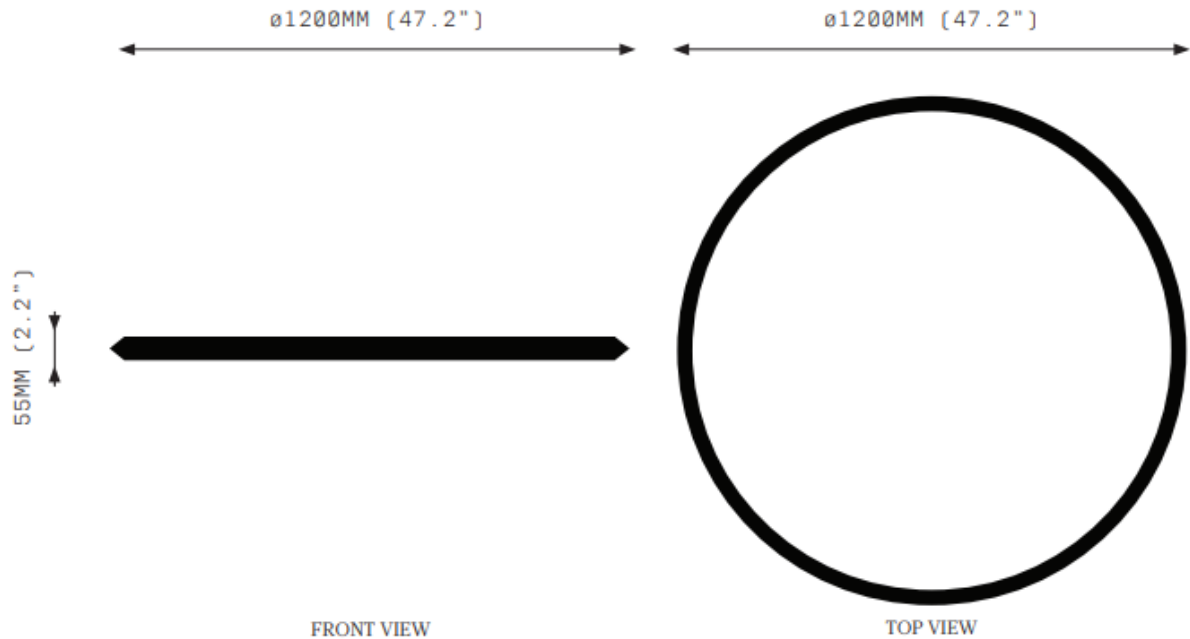

ROOM

WWW.ROOMONLINE.COM

ORACLE SINGLE | 200

SPECIFICATIONS

Ordering Code:
OR.1.1200

Lamp:
24V LED WW 2700K

Lumens:
5717 LM

Voltage:
24V DC

Watts:
72W

Weight:
Approx. 8 kg*
*Exclusive of canopy

Inclusions:
Power Supply Unit x 100W

Exclusions:
User Interface, Dimmer Unit

PRODUCT OPTIONS

Finishes:
AB Aged Brass
BB Brushed Brass
HRB Hand Rubbed Brass
DB Dark Bronze
MP Mottled Patina

Suspension:
A-CAB Angled Cable
V-CAB Vertical Cable

Canopy: *
RFM Round Flush Medium
RFL Round Flush Large
RSM Round Surface Medium
RSL Round Surface Large

*Also available with Magical
Suspension
*Refer to Canopy Specification
Guide

WARRANTY

3 Years Fixture
3 Years Power Supply Unit
3 Years LED

Oracle is a solid fixture
that will require very little
maintenance over the years.

If your Oracle is treated
with care, it will shine
brightly for many years
to come.

Contact us for custom
variations.

Installation should only
be undertaken by a qualified
professional