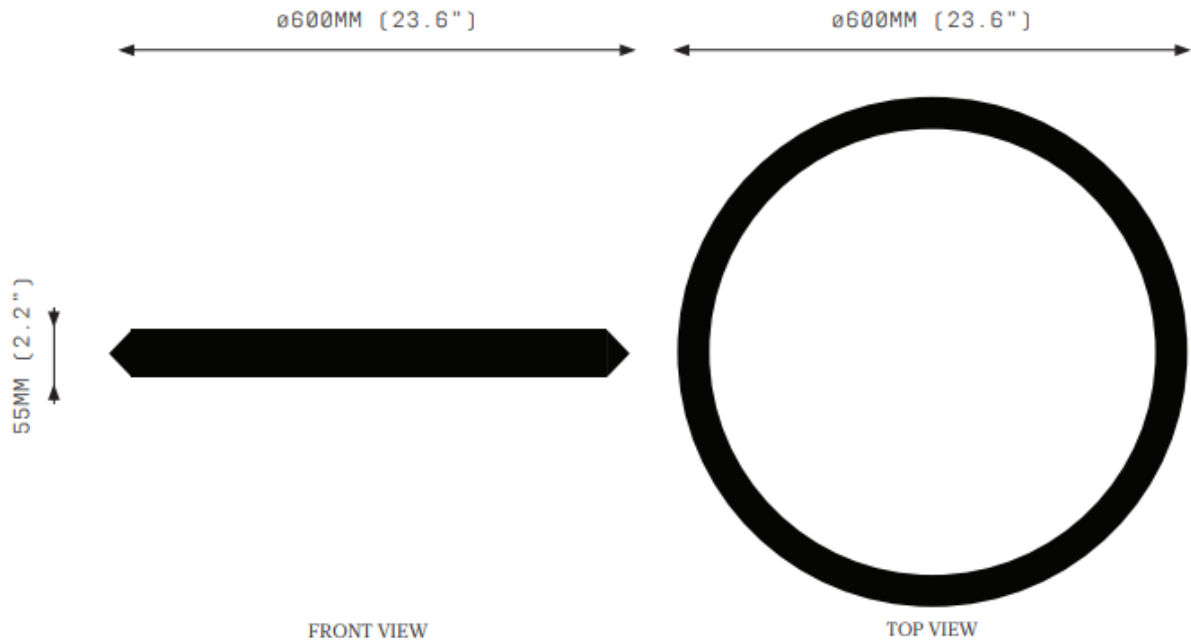

ROOM

WWW.ROOMONLINE.COM

ORACLE SINGLE 600

FRONT VIEW

TOP VIEW

SPECIFICATIONS

Ordering Code:
OR.1.600

Lamp:
24V LED WW 2700K

Lumens:
2781 LM

Voltage:
24V DC

Watts:
36W

Weight:
Approx. 4.5 kg*
*Exclusive of canopy

Inclusions:
Power Supply Unit x 60W

Exclusions:
User Interface, Dimmer Unit

PRODUCT OPTIONS

Finishes:
AB Aged Brass
BB Brushed Brass
HRB Hand Rubbed Brass
DB Dark Bronze
MP Mottled Patina

Suspension:
A-CAB Angled Cable
V-CAB Vertical Cable

Canopy: *
RFM Round Flush Medium
RFL Round Flush Large
RSM Round Surface Medium
RSL Round Surface Large

*Also available with Magical
Suspension
*Refer to Canopy Specification
Guide

WARRANTY

3 Years Fixture
3 Years Power Supply Unit
3 Years LED

Oracle is a solid fixture
that will require very little
maintenance over the years.

If your Oracle is treated
with care, it will shine
brightly for many years
to come.

Contact us for custom
variations.

Installation should only
be undertaken by a qualified
professional