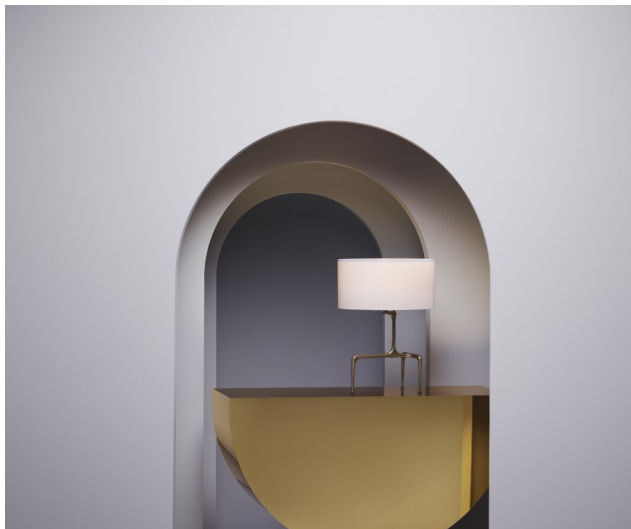

ROOM

WWW.ROOMONLINE.COM

BRAQUE TABLE LAMP

15.5" x 9.75" x 20.75"H

BRONZE OR ANTIQUE BRASS WITH DOVE GREY SILK SHADE

60 WATT INCANDESCENT BULB, E27 BASE

ITEM NO. LI185