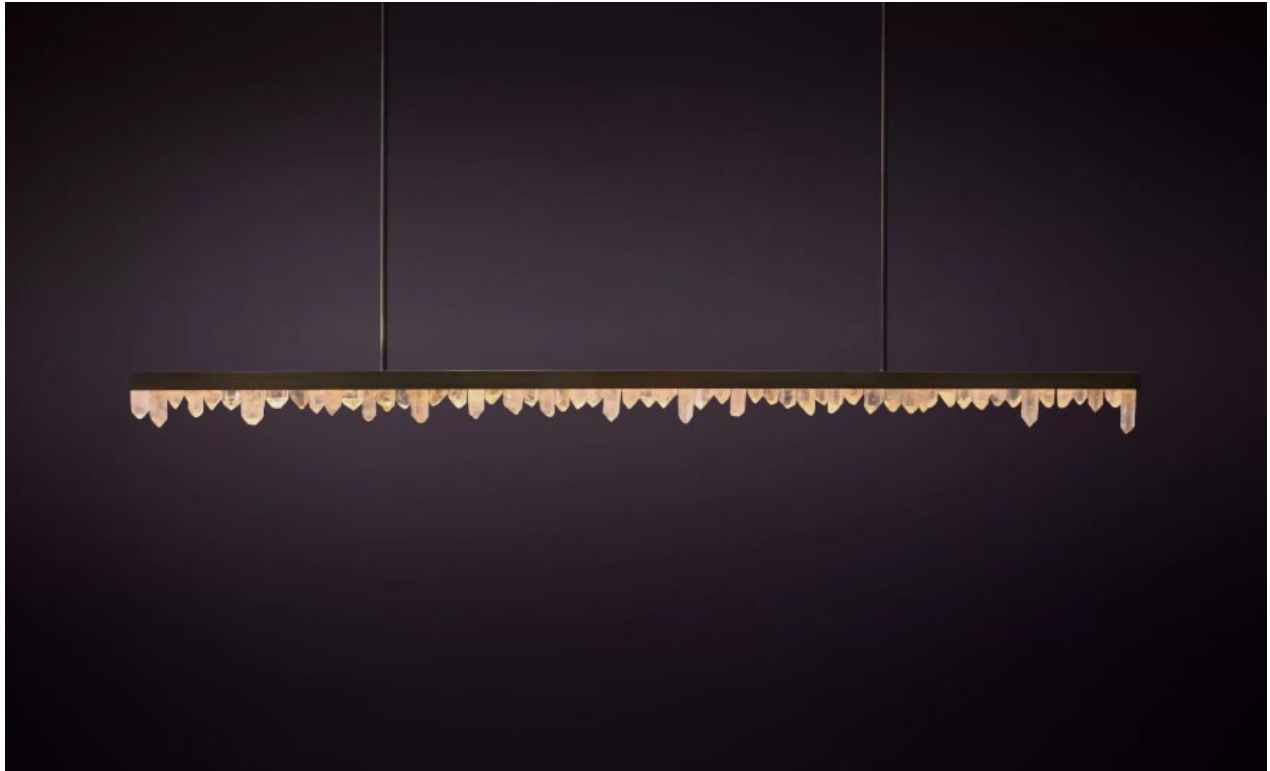

# ROOM

WWW.ROOMONLINE.COM

AGED BRASS

NATURALLY UNCUT QUARTZ CRYSTALS

---

PROMETHEUS VII

LENGTH RANGING FROM 35.4" TO 94.5" L X 1.3" D X 3.9" H; 11.8" MIN DROP HEIGHT

AVAILABLE IN AGED BRASS, HAND RUBBED BRASS, DARK BRONZE, MOTTLED PATINA, AND POLISHED BRASS WITH NATURALLY UNCUT QUARTZ CRYSTALS