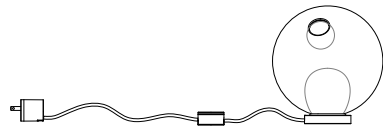

Made in Vancouver, Canada

Table Light

28t	Table light	Single clear pendant, Ø75mm base	\$580
	Table light	Single colour pendant, Ø75mm base	\$820
38Vt	Table light	Single clear pendant, Ø75mm base	\$816
57t	Table light	Single grey or white opaline pendant, Ø75mm base	\$660
	Table light	Single light or dark mirrored pendant, Ø75mm base	\$804
73t	Table light	Single clear pendant, Ø75mm base	\$660
	Table light	Single grey pendant, Ø75mm base - grey 1, grey 2, grey 3	\$804
84t	Table light	Single clear pendant, Ø75mm base	\$660
84Vt	Table light	Single clear pendant, Ø75mm base	\$660
84t/ 84Vt	Lamp: 2500K or 3500K		Please specify
100t	Table light	Single clear pendant, Ø75mm base	\$744
	Table light	Single grey pendant, Ø75mm base	\$888
100t	Lamp: 2000K, 2500K or 3500K		Please specify