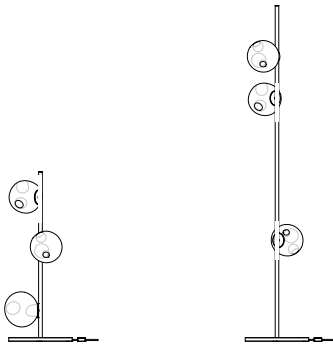

84/84V
US Patent Pending
EU Patent # 003611144-0001 to 0004

Made in Vancouver, Canada

28.3 floor, 0.9m height

28.3 floor, 1.8m height

Suspended

28.3	Floor	Three clear pendant floor light, 0.9m height with 350mm round base	\$4,095
28.3	Floor	Three clear pendant floor light, 1.8m height with 350mm round base	\$4,095
28.6	Floor	Six clear pendant floor light, 1.8m height with 350mm round base	\$8,190
38.3V	Floor	Three clear pendant floor light, 0.9m height with 350mm round base	\$4,980
38.3V	Floor	Three clear pendant floor light, 1.8m height with 350mm round base	\$4,980
38.6V	Floor	Six clear pendant floor light, 1.8m height with 350mm round base	\$9,960
57.3	Floor	Three grey or white opaline pendant floor light, 0.9m height with 350mm round base	\$4,395
57.3	Floor	Three grey or white opaline pendant floor light, 1.8m height with 350mm round base	\$4,395
57.6	Floor	Six grey or white opaline pendant floor light, 1.8m height with 350mm round base	\$8,790
73.3	Floor	Three clear pendant floor light, 0.9m height with 350mm round base	\$4,395
73.3	Floor	Three clear pendant floor light, 1.8m height with 350mm round base	\$4,395
73.6	Floor	Six clear pendant floor light, 1.8m height with 350mm round base	\$8,790
84.3 / 84.3V	Floor	Three pendant floor light, 0.9m height with 350mm round base	\$4,395
84.3 / 84.3V	Floor	Three pendant floor light, 1.8m height with 350mm round base	\$4,395
84.6 / 84.6V	Floor	Six pendant floor light, 1.8m height with 350mm round base	\$8,790