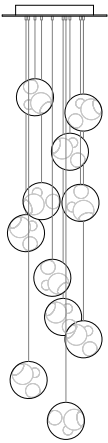

28

28 series uses a coaxial cable suspension system in a random configuration.

Lamps and power supplies are included. LED or Xenon must be selected. Dimming type to be specified at time of order.

*28.1m/mi/mo require a new build/suspended ceiling with remote mounted power supplies.

Made in Vancouver, Canada

28.5 random, adjustable length

28.11 square random, non-adjustable length

Adjustable Length

Each pendant comes standard with 3m of coaxial cable. Upcharge applies for lengths over 3m. Cable length can be adjusted on site. White, black or brushed nickel canopy. 28.1mi & 28.1mo come with polyurethane canopy. 28.9 comes with white canopy.

28.1	Random	Single clear pendant, Ø116mm x 7mm round canopy	\$725
28.1 deep	Random	Single clear pendant, Ø116mm x 40mm round canopy	\$725
28.1m*	Random	Single clear pendant, Ø30mm round canopy	\$725
28.1mi*	Random	Single clear pendant, Ø88mm round canopy	\$725
28.1mo*	Random	Single clear pendant, Ø38mm round canopy	\$725
28.3	Random	Three clear pendants, Ø152mm round canopy	\$2,175
28.5	Random	Five clear pendants, Ø203mm round canopy	\$3,625
28.7	Random	Seven clear pendants, Ø203mm round canopy	\$5,075
28.9	Random	Nine clear pendants, 1200 x 224mm rectangular canopy	\$7,875

Non-Adjustable Length

Longest and shortest lengths are determined by client, Bocci fabricates all lengths between these measurements. Specified shortest and longest lengths are from the underside of the canopy to the underside of the pendant. There may be variance of ±50mm on specified shortest and longest lengths. Upcharge applies for cable lengths over 3m. White powder coated canopy included.