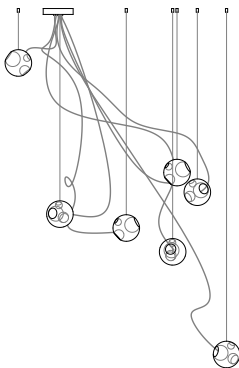

28c

28 series uses a copper suspension system in a cluster configuration.

Aircraft cable and swag hooks not included.

Lamps and power supplies are included. LED or Xenon must be selected. Dimming type to be specified at time of order.

*28.1mc requires a new build/suspended ceiling with remote mounted power supplies.

Remote mounted power supplies recommended for ease of long term maintenance. Installation to be done by certified personnel to ensure code compliance.

Recommended retail prices excluding taxes.

US Patent # D687,740
EU Patent # 001695834-001 to 004

Made in Vancouver, Canada

28.7c copper without swag hook

28.7c copper with swag hook

Non-Adjustable Length

Longest and shortest lengths are determined by client, Bocci fabricates all lengths between these measurements. Specified shortest and longest lengths are from the underside of the canopy to the bottom of the pendant. There may be variance of ±50mm on specified shortest and longest lengths. Upcharge applies for cable lengths over 3m. 28.1c - 28.7c available in white or black canopy. 28.13 - 28.61 come in powder coated canopy.

28.1c	Copper	Single clear pendant, Ø116mm x 7mm round canopy	\$1,175
28.1c deep	Copper	Single clear pendant, Ø116mm x 40mm round canopy	\$1,175
28.1mc*	Copper	Single clear pendant, Ø60mm round copper canopy	\$1,175
28.3c	Copper	Three clear pendants, Ø152mm round canopy	\$3,525
28.7c	Copper	Seven clear pendants, Ø203mm round canopy	\$8,225
28.13c	Copper	Thirteen clear pendants, Ø400mm round canopy	\$15,275
28.19c	Copper	Nineteen clear pendants, Ø501mm round canopy	\$22,325
28.37c	Copper	Thirty-seven clear pendants, Ø600mm canopy	\$43,475
28.61c	Copper	Sixty-one clear pendants, Ø707mm round canopy	\$71,675