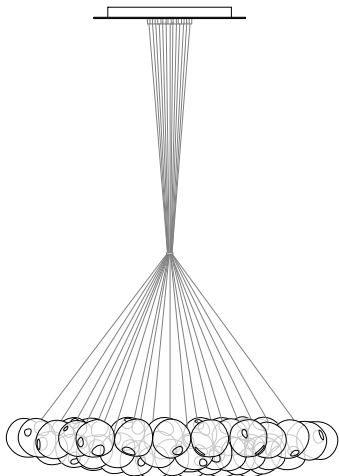

# 28

28 series uses a coaxial cable suspension system in a cluster configuration.

Minimum length for each cluster:

- 28.3 = 500mm
- 28.7 = 600mm
- 28.13 = 800mm
- 28.19 = 800mm
- 28.37 = 1100mm
- 28.61 = 1400mm

**Recommended retail prices excluding taxes.**

US Patent # D687,740  
EU Patent # 001695834-001 to 004

Made in Vancouver, Canada

28.3 cluster, adjustable length

28.19 cluster, non-adjustable length

**Adjustable Length**

Each pendant comes standard with 3m of coaxial cable. Upcharge applies for lengths over 3m. Cable length can be adjusted on site. White, black or brushed nickel canopy included.

28.3	Cluster	Three clear pendants, Ø152mm round canopy	\$2,175
28.7	Cluster	Seven clear pendants, Ø203mm round canopy	\$5,075