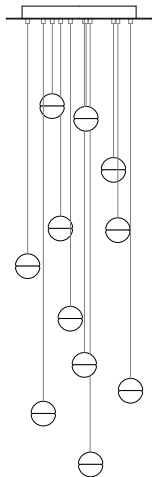

Made in Vancouver, Canada

14.3 random, adjustable length

14.11 round random, non-adjustable length

Adjustable Length

Each pendant comes standard with 3m of coaxial cable. Upcharge applies for lengths over 3m. Cable length can be adjusted on site. White, black or brushed nickel canopy. 14.1mi & 14.1mo come with polyurethane canopy.

14.1	Random	Single clear pendant, Ø116mm x 7mm round canopy	\$495
14.1 deep	Random	Single clear pendant, Ø116mm x 40mm round canopy	\$495
14.1m*	Random	Single clear pendant, Ø30mm round canopy	\$495
14.1mi*	Random	Single clear pendant, Ø88mm round canopy	\$495
14.1mo*	Random	Single clear pendant, Ø38mm round canopy	\$495
14.3	Random	Three clear pendants, Ø152mm round canopy	\$1,485
14.5	Random	Five clear pendants, Ø203mm round canopy	\$2,475
14.7	Random	Seven clear pendants, Ø203mm round canopy	\$3,465
14.9	Random	Nine clear pendants, 1200 x 224mm rectangular canopy	\$5,805

Non-Adjustable Length

Longest and shortest lengths are determined by client, Bocci fabricates all lengths between these measurements. Specified shortest and longest lengths are from the underside of the canopy to the underside of the pendant. There may be variance of ±50mm on specified shortest and longest lengths. Upcharge applies for cable lengths over 3m. White powder coated canopy included.

Options

14	Lamp - LED or Xenon	Included (please specify)
	14.1 - 14.7 canopy finish - white, black or brushed nickel	Included (please specify)
	Colour pendants (per pendant) - grey or amber	+\$90
	Extra coaxial cable lengths (per pendant) - per 3m increment, max. 30m	+\$40
	RAL colour canopy - 14.1 - 14.7 (up to 10 pieces, per colour) - 14.9 - 14.50 (per canopy, per colour)	+\$2,000