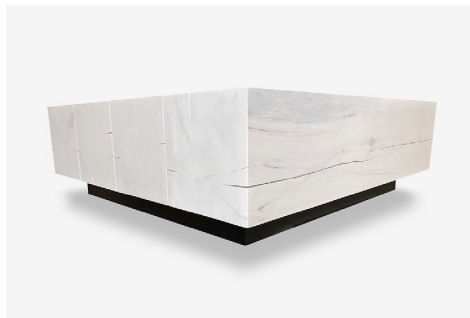

ROOM

WWW.ROOMONLINE.COM

BEAM COFFEE TABLE

48" L x 48" W x 16.5" H AS SHOWN. MADE TO ORDER, FULLY CUSTOMIZABLE

MADE FROM HEART PINE WOOD WITH A PAINTED BASE. SHOWN HERE BLEACHED; OTHER FINISHES AVAILABLE.

ITEM NO. TA189