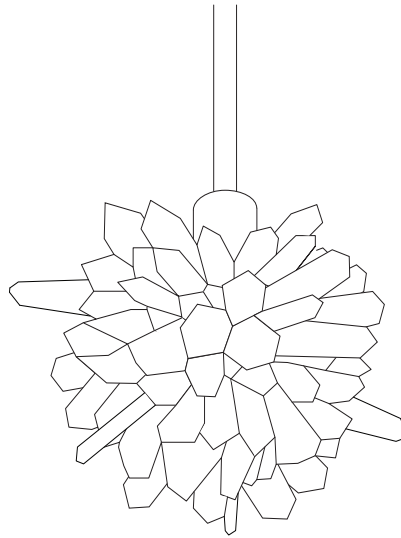

ROOM

WWW.ROOMONLINE.COM

SUGAR BOMB PENDANT

DIMENSIONS: SMALL 3.9–4.9”D; MEDIUM 7–7.9”D

BRASS AND CLEAR, GRADIENT OR SMOKEY NATURAL QUARTZ CRYSTAL

LAMPING: G9, 110V LED, 4.5W INCLUDED

ITEM NO. LI462

SUGAR BOMB

FIXTURE	CODE	METRIC	IMPERIAL	WATTS	LIST
Sugar Bomb Small	SB.P.S	Ø 100 - 125 m	Ø 3.9 - 4.9 "	4.5W	\$2,766
Sugar Bomb Medium	SB.P.M	Ø 180 - 200 m	Ø 7 - 7.9 "	4.5W	\$4,910

FINISHES	CODE	LIST	QUARTZ	CODE	LIST
Aged Brass	AB	Inc.	Clear Quartz	CQ	Inc.
Hand Rubbed Brass	HRB	Inc.	Gradient Quartz	GQ	+30%
Dark Bronze	DB	Inc.	Smoky Quartz	SQ	+30%
Mottled Patina	MP	Inc.			
Brushed Brass	BB	Inc.	LAMP	CODE	LIST
Polished Brass	PB	+20%	G9 110V LED 4.5W 3000K*	G9	Inc.
Copper Leaf	CL	+20%	G9 240V LED 4W 2700K*	G9	Inc.
Silver Leaf	SL	+20%			
Brushed Stainless Steel	BSS	+20%	* Dimmable		
Polished Stainless Steel	PSS	+20%	SUSPENSION	CODE	LIST
Gold Leaf	GL	+30%	Vertical Rod	ROD	Inc.