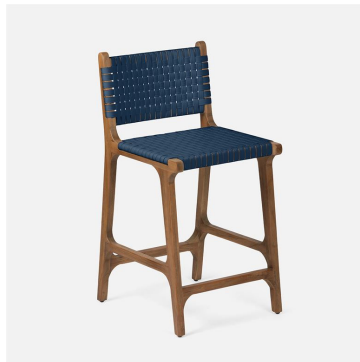

ROOM

WWW.ROOMONLINE.COM

FLAT WALNUT FAUX RATTAN/GRAY TEAK

FLAT WHITE FAUX RATTAN/GRAY TEAK

FLAT BLACK FAUX RATTAN/AGED NATURAL TEAK

FLAT NAVY FAUX RATTAN/AGED NATURAL TEAK

FLAT WHITE FAUX RATTAN/AGED NATURAL TEAK

HENRY BAR/COUNTER STOOL

BAR HEIGHT: 18"W X 22"D X 42"H, SEAT DEPTH: 14", SEAT HEIGHT: 30"

COUNTER HEIGHT: 18"W X 20"D X 36"H, SEAT DEPTH: 14", SEAT HEIGHT: 24"

FLAT WHITE, WALNUT, NAVY AND BLACK FAUX RATTAN AND NATURAL OR GRAY TEAK