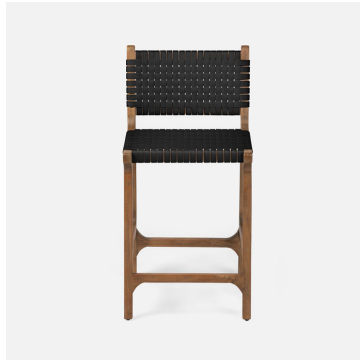

ROOM

WWW.ROOMONLINE.COM

FLAT WALNUT FAUX RATTAN/GRAY TEAK

FLAT WHITE FAUX RATTAN/GRAY TEAK

FLAT BLACK FAUX RATTAN/AGED NATURAL TEAK

FLAT NAVY FAUX RATTAN/AGED NATURAL TEAK

FLAT WHITE FAUX RATTAN/AGED NATURAL TEAK

HENRY BAR/COUNTER STOOL

BAR HEIGHT: 18"W X 22"D X 42"H, SEAT DEPTH: 14", SEAT HEIGHT: 30"

COUNTER HEIGHT: 18"W X 20"D X 36"H, SEAT DEPTH: 14", SEAT HEIGHT: 24"

FLAT WHITE, WALNUT, NAVY AND BLACK FAUX RATTAN AND NATURAL OR GRAY TEAK