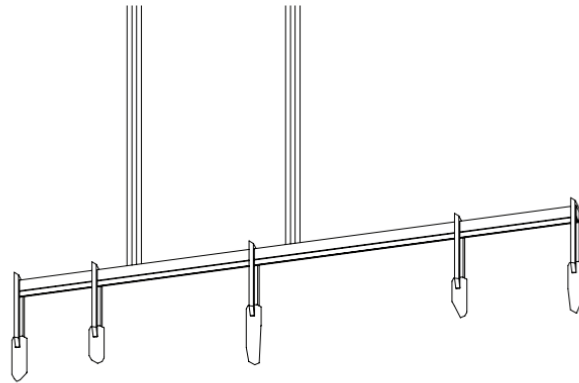

ROOM

WWW.ROOMONLINE.COM

ABACUS CHANDELIER

FIXTURES AVAILABLE IN A NUMBER OF PENDANTS RANGING FROM 3 TO 11, ADDITIONAL QUARTZ CRYSTALS AVAILABLE FOR AN UPCHARGE

AGED BRASS FINISH WITH QUARTZ CRYSTAL

LAMPING: 24V LED WW 2700K, 18W, INCLUDED

ITEM NO. LI434

ROOM

WWW.ROOMONLINE.COM

PRICE LIST - AUTUMN 2022

ABACUS

FIXTURE	CODE	NO. DROPS	METRIC	IMPERIAL	WATTS	LIST
Abacus 900	ABA.900	3	900 x 65 x 340 mm	35.4 x 2.6 x 13.4 "	18W	\$6,825
Abacus 1200	ABA.1200	3	1200 x 65 x 340 mm	47.2 x 2.6 x 13.4 "	23W	\$7,650
Abacus 1500	ABA.1500	5	1500 x 65 x 340 mm	59.0 x 2.6 x 13.4 "	29W	\$8,700
Abacus 1800	ABA.1800	7	1800 x 65 x 340 mm	70.9 x 2.6 x 13.4 "	35W	\$9,750
Abacus 2100	ABA.2100	9	2100 x 65 x 340 mm	82.7 x 2.6 x 13.4 "	41W	\$11,400
Abacus 2400	ABA.2400	11	2400 x 65 x 340 mm	94.5 x 2.6 x 13.4 "	47W	\$13,050
Additional Quartz Drop	ABA.QD		65 x 30 x 340 mm	2.6 x 1.2 x 13.4 "		\$811