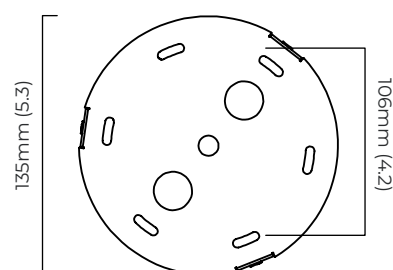

mounting plate dimensions