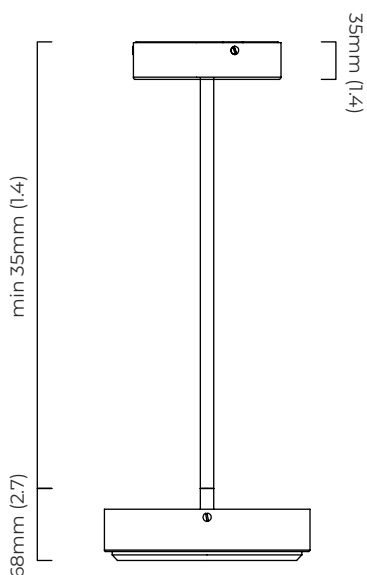

ANVERS SMALL PENDANT

With its refined silhouette, Anvers collection creates a maximum impact through its exquisite disc of natural alabaster stone encased within solid brass, creating a pure and elegant piece.

FINISH

Pendant

all satin brass
CTO-01-029-0001

all bronze
CTO-01-029-0002

BULBS

integrated LED - trailing edge dimmable - 10.5w - 3000k

Note - LED driver inside ceiling / wall rose.

WEIGHT

3kg (6.6lbs)

CERTIFICATION