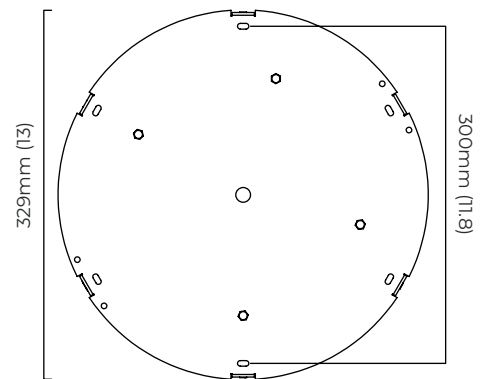

mounting plate dimensions