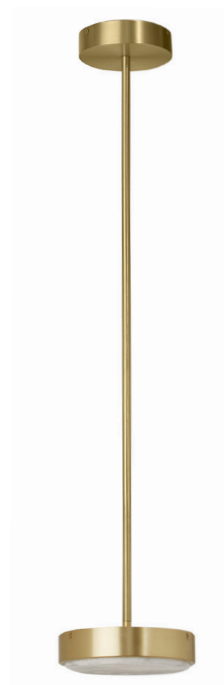

ANVERS SMALL PENDANT

With its refined silhouette, Anvers collection creates a maximum impact through its exquisite disc of natural alabaster stone encased within solid brass, creating a pure and elegant piece.

FINISH

Pendant

all satin brass
CTO-01-029-0001

all bronze
CTO-01-029-0002

BULBS

integrated LED - trailing edge dimmable - 10.5w - 3000k

Note - LED driver inside ceiling / wall rose.

WEIGHT

3kg (6.6lbs)

CERTIFICATION