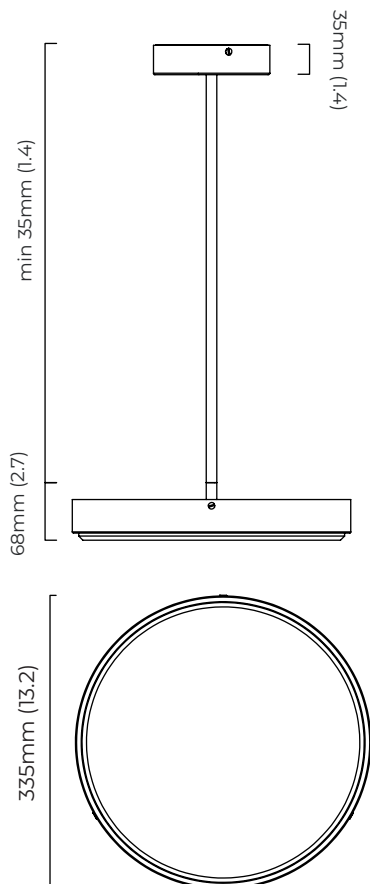

ANVERS MEDIUM PENDANT

With its refined silhouette, Anvers collection creates a maximum impact through its exquisite disc of natural alabaster stone encased within solid brass, creating a pure and elegant piece.

FINISH

Pendant

all satin brass
CTO-01-029-0101

all bronze
CTO-01-029-0102

BULBS

integrated LED - trailing edge dimmable - 17w - 3000k

Note - LED driver inside ceiling / wall rose.

WEIGHT

9kg (20lbs) - Total

CERTIFICATION