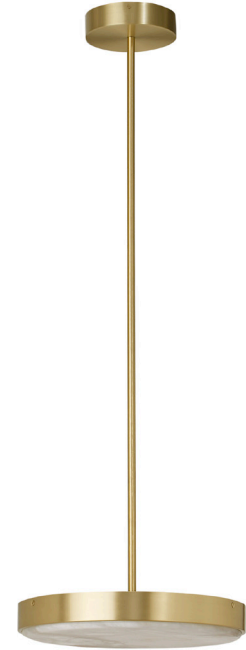

ANVERS MEDIUM PENDANT

With its refined silhouette, Anvers collection creates a maximum impact through its exquisite disc of natural alabaster stone encased within solid brass, creating a pure and elegant piece.

FINISH

Pendant

all satin brass
CTO-01-029-0101

all bronze
CTO-01-029-0102

BULBS

integrated LED - trailing edge dimmable - 17w - 3000k

Note - LED driver inside ceiling / wall rose.

WEIGHT

9kg (20lbs) - Total

CERTIFICATION