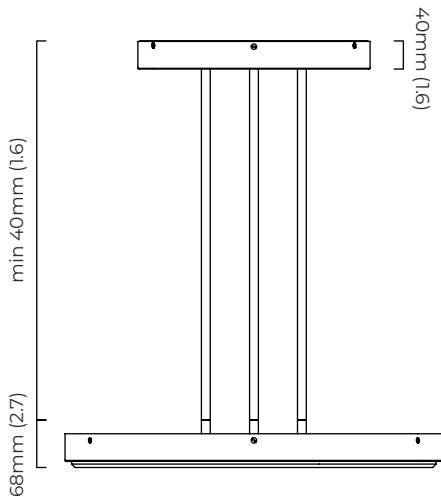

ANVERS LARGE PENDANT

With its refined silhouette, Anvers collection creates a maximum impact through its exquisite disc of natural alabaster stone encased within solid brass, creating a pure and elegant piece.

FINISH

Pendant

all satin brass
CTO-01-029-0201

all bronze
CTO-01-029-0202

BULBS

integrated LED - trailing edge dimmable - 24w - 3000k

Note - LED driver inside ceiling / wall rose.

WEIGHT

23kg (51lbs) - Total

CERTIFICATION