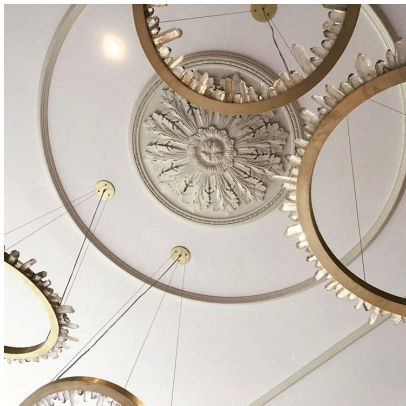

ROOM

WWW.ROOMONLINE.COM

PROMETHEUS 3 & 4 CHANDELIER

FIXTURES AVAILABLE IN SIX SIZES RANGING FROM 23.6"W TO 82.7"W

AVAILABLE IN AGED BRASS, BRUSHED BRASS, HAND RUBBED BRASS, BRUSHED STAINLESS STEEL, DARK BRONZE & MOTTLED PATINA STANDARD. VERDIGRIS, POLISHED BRASS, POLISHED STAINLESS STEEL, COPPER LEAF, SILVER LEAF OR GOLD LEAF AVAILABLE FOR AN UPCHARGE. CLEAR QUARTZ STANDARD, GRADIENT OR SMOKY QUARTZ AVAILABLE FOR AN UPCHARGE

LAMPING: 24V, LED, WW, DIMMABLE, INCLUDED

ITEM NO. LI441 AND LI442