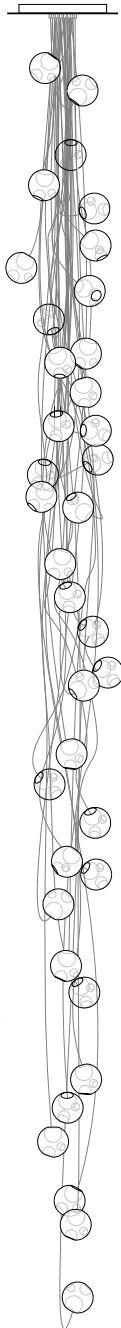

28.37c

COPPER CLUSTER

thirty-seven pendant fixture,
600mm in diameter white powder
coated round canopy
~81kg

clear pendants

$38,480