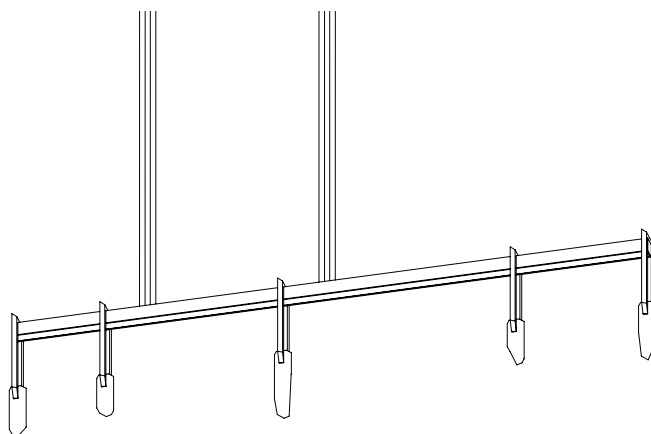

## ABACUS CHANDELIER

FIXTURES AVAILABLE IN A NUMBER OF PENDANTS RANGING FROM 3 TO 11, ADDITIONAL QUARTZ CRYSTALS AVAILABLE FOR AN UPCHARGE

AGED BRASS FINISH WITH QUARTZ CRYSTAL

LAMPING: 24V LED WW 2700K, 18W

# ABACUS

FIXTURE	CODE	NO. DROPS	METRIC	IMPERIAL	WATTS	LIST
Abacus 900	ABA.900	3	900 x 65 x 340 mm	35.4 x 2.6 x 13.4 "	18W	\$6,825
Abacus 1200	ABA.1200	3	1200 x 65 x 340 mm	47.2 x 2.6 x 13.4 "	23W	\$7,650
Abacus 1500	ABA.1500	5	1500 x 65 x 340 mm	59.0 x 2.6 x 13.4 "	29W	\$8,700
Abacus 1800	ABA.1800	7	1800 x 65 x 340 mm	70.9 x 2.6 x 13.4 "	35W	\$9,750
Abacus 2100	ABA.2100	9	2100 x 65 x 340 mm	82.7 x 2.6 x 13.4 "	41W	\$11,400
Abacus 2400	ABA.2400	11	2400 x 65 x 340 mm	94.5 x 2.6 x 13.4 "	47W	\$13,050
Additional Quartz Drop	ABA.QD		65 x 30 x 340 mm	2.6 x 1.2 x 13.4 "		\$811