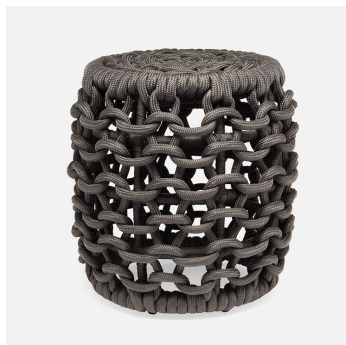

ROOM

WWW.ROOMONLINE.COM

KHARI WOVEN ROPE STOOL

DIMENSIONS: 18" D X 19" H

MATERIAL: PERFORMANCE ROPE. AVAILABLE IN DARK NAVY, AZURE AND SLATE GRAY

ITEM NO. OUTO21