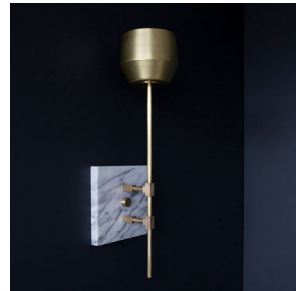

ROOM

WWW.ROOMONLINE.COM

FORCHETTE TORCH SCONCE

6"D x 6"W x 18.5"H

MATERIALS / FINISHES: BRASS AND PORCELAIN OR GLASS; SHADES AVAILABLE IN AGED BRASS, AGED SILVER, BLACKENED BRASS, UN-LACQUERED BRASS, BLACKENED BRASS/UN-LACQUERED BRASS AND HAND BLOWN GLASS. MARBLE BACKPLATE IN NERO OR CARRARA.

LAMPING: 1 X G35, 120V DIMMABLE LED BULB

ITEM NO. LI313