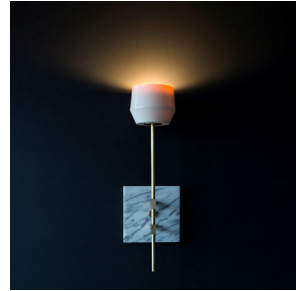

ROOM

WWW.ROOMONLINE.COM

FORCHETTE TORCH SCONCE

6"D x 6"W x 18.5"H

MATERIALS / FINISHES: BRASS AND PORCELAIN OR GLASS; SHADES AVAILABLE IN AGED BRASS, AGED SILVER, BLACKENED BRASS, UN-LACQUERED BRASS, BLACKENED BRASS/UN-LACQUERED BRASS AND HAND BLOWN GLASS. MARBLE BACKPLATE IN NERO OR CARRARA.

LAMPING: 1 X G35, 120V DIMMABLE LED BULB

ITEM NO. LI313