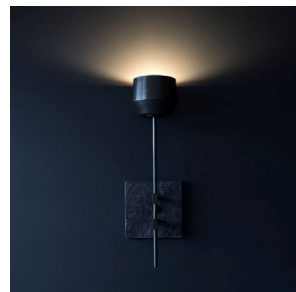

ROOM

WWW.ROOMONLINE.COM

FORCHETTE TORCH SCONCE

6"D x 6"W x 18.5"H

MATERIALS / FINISHES: BRASS AND PORCELAIN OR GLASS; SHADES AVAILABLE IN AGED BRASS, AGED SILVER, BLACKENED BRASS, UN-LACQUERED BRASS, BLACKENED BRASS/UN-LACQUERED BRASS AND HAND BLOWN GLASS. MARBLE BACKPLATE IN NERO OR CARRARA.

LAMPING: 1 X G35, 120V DIMMABLE LED BULB

ITEM NO. LI313