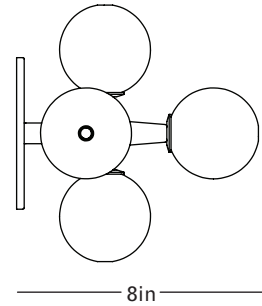

# ROOM

WWW.ROOMONLINE.COM

---

sc.05.02

8" x 8" x 8"H WITH 5"D BACKPLATE

MATERIALS: MACHINED BRASS WITH HAND BLOWN GLASS GLOBE

FINISHES: BRUSHED BRASS, OIL RUBBED BRONZE, SATIN NICKEL OR VINTAGE BRASS WITH WHITE OR OPAQUE GRAY GLASS

LAMPING: G4, 12V 1.2W, BI-PIN DIMMABLE LED

ITEM NO. LI175

Front

Top

Side

Finish Palette

Specifications

DIMENSIONS

Height: 8in / 20cm  
 Depth: 8in / 20cm  
 Width: 8in / 20cm  
 Weight: 5lb / 2kg

MOUNTING

Ø5in x D.25in Backplate

MATERIALS

Machined brass, hand-blown glass

BULBS

G4 / 12v / 1.2w / 2700k / dimmable LED  
 Maximum Fixture Wattage: 6w