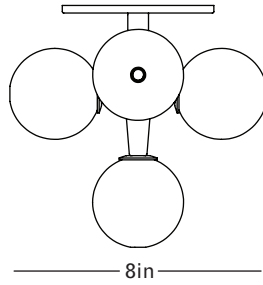

# ROOM

WWW.ROOMONLINE.COM

---

sc.05.02

8" x 8" x 8"H WITH 5"D BACKPLATE

MATERIALS: MACHINED BRASS WITH HAND BLOWN GLASS GLOBE

FINISHES: BRUSHED BRASS, OIL RUBBED BRONZE, SATIN NICKEL OR VINTAGE BRASS WITH WHITE OR OPAQUE GRAY GLASS

LAMPING: G4, 12V 1.2W, BI-PIN DIMMABLE LED

ITEM NO. LI175

Front

Top

Side

Finish Palette

Specifications

DIMENSIONS

Height: 8in / 20cm  
 Depth: 8in / 20cm  
 Width: 8in / 20cm  
 Weight: 5lb / 2kg

MOUNTING

Ø5in x D.25in Backplate

MATERIALS

Machined brass, hand-blown glass

BULBS

G4 / 12v / 1.2w / 2700k / dimmable LED  
 Maximum Fixture Wattage: 6w