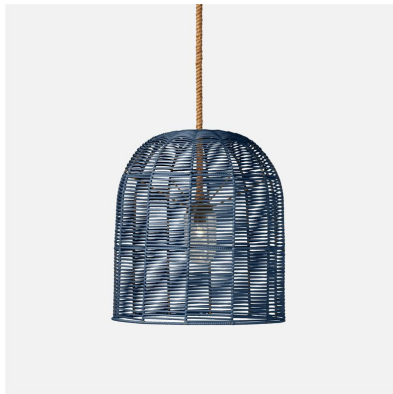

ROOM

WWW.ROOMONLINE.COM

EVANDER PENDANT

24"W x 28"H OR 16"W x 18"H

FAUX RATTAN WITH ABACA ROPE CORD. FINISHES AVAILABLE IN CHESTNUT, GRAYWASH, LIGHT HONEY, NAVY AND OFF-WHITE

ITEM NO. LI392