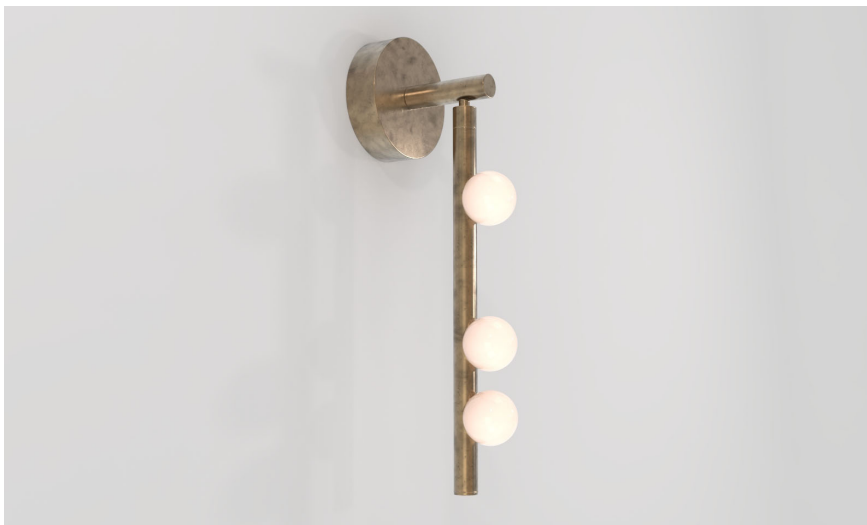

# ROOM

WWW.ROOMONLINE.COM

---

DROP SYSTEM SCONCE DSS.O3.O1

DIMENSIONS: 5"W (5"D BACK PLATE) BY 7"D X 19"H

LAMPING: 12V LED, G4 SOCKET, 1.2W (20W HALOGEN EQUIVALENT)

ITEM NO. LI287

Finish Palette

Specifications

DIMENSIONS

Height: 19in / 48cm  
 Width: 5in / 13cm  
 Depth: 7in / 18cm  
 Weight: 6lb / 3kg

MOUNTING

Ø5in x D1.5in Backplate with fixed post

MATERIALS

Brass, mold-blown glass

BULBS

12v / G4 / 1.2w / 2700k / dimmable LED,  
 transformer provided  
 Maximum Fixture Wattage: 3.6w

UL, cUL (120V) Certified

White Glass

Inspiration

Inspired by utilitarian rows of bare bulbs on New York City's subway and the work of Piet Mondrian, Lindsey challenged herself to be reductive in the number of unique elements in this collection. Using brass tubing and mold-blown mini glass globes, her goal was to find the wild spirit within a seemingly rigid form.