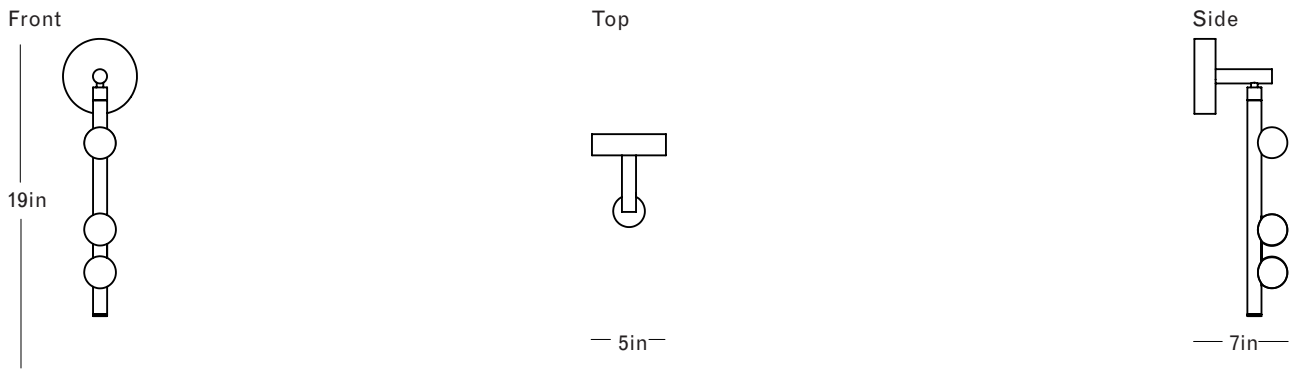

# ROOM

WWW.ROOMONLINE.COM

---

DROP SYSTEM SCONCE DSS.O3.O1

DIMENSIONS: 5"W (5"D BACK PLATE) BY 7"D X 19"H

LAMPING: 12V LED, G4 SOCKET, 1.2W (20W HALOGEN EQUIVALENT)

ITEM NO. LI287

Finish Palette

Specifications

DIMENSIONS

Height: 19in / 48cm  
 Width: 5in / 13cm  
 Depth: 7in / 18cm  
 Weight: 6lb / 3kg

MOUNTING

Ø5in x D1.5in Backplate with fixed post

MATERIALS

Brass, mold-blown glass

BULBS

12v / G4 / 1.2w / 2700k / dimmable LED,  
 transformer provided  
 Maximum Fixture Wattage: 3.6w

UL, cUL (120V) Certified

White Glass

Inspiration

Inspired by utilitarian rows of bare bulbs on New York City's subway and the work of Piet Mondrian, Lindsey challenged herself to be reductive in the number of unique elements in this collection. Using brass tubing and mold-blown mini glass globes, her goal was to find the wild spirit within a seemingly rigid form.