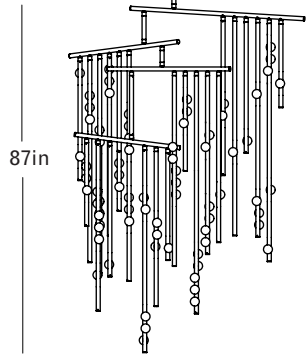

Front

Top

Finish Palette

Specifications

DIMENSIONS

Height: 87in / 221cm

Width: 60in / 152cm

Depth: 24in / 61cm

Minimum Drop: 92in / 234cm

Weight: 94lb / 43kg*

*Reinforced junction box required

SUSPENSION

Illuminated and non-illuminated stems available, additional fees apply, see Stem Menu

CANOPY

Ø5in x H3in

MATERIALS

Brass, mold-blown glass

BULBS

G4 / 12v / 1.2w / 2700k / dimmable LED, transformer provided

Maximum Fixture Wattage: 91.2w*

*Illuminated stems not included

UL, cUL (120V) Certified

Inspiration

Inspired by utilitarian rows of bare bulbs on New York City's subway and the work of Piet Mondrian, Lindsey challenged herself to be reductive in the number of unique elements in this collection. Using brass tubing and mold-blown mini glass globes, her goal was to find the wild spirit within a seemingly rigid form.