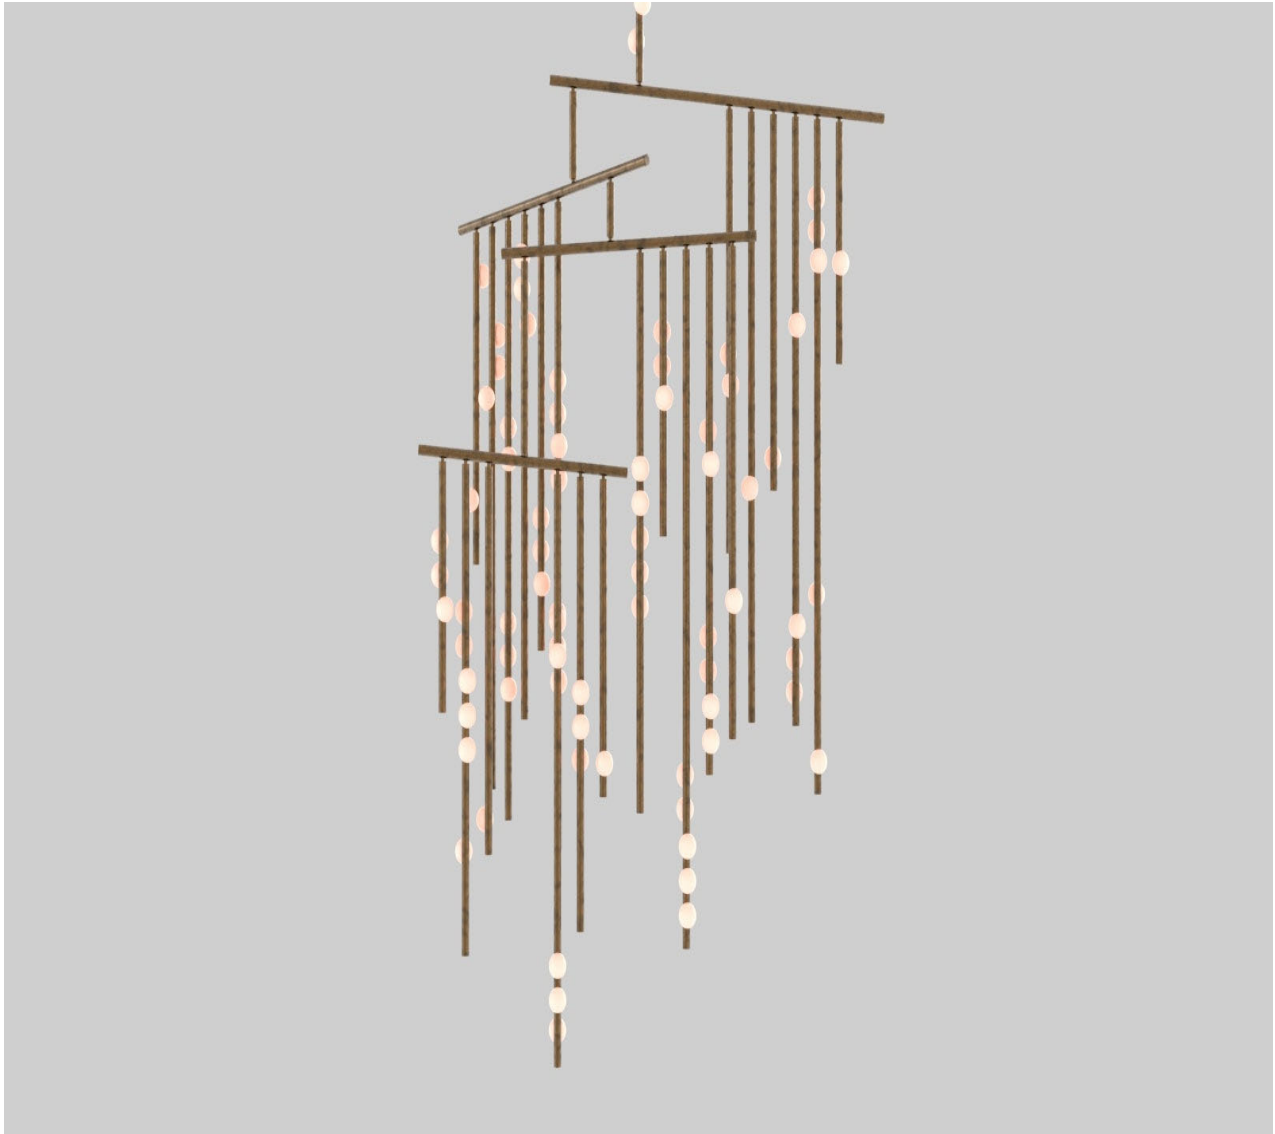

# ROOM

WWW.ROOMONLINE.COM

---

DROP SYSTEM DS.76.01

DIMENSIONS: 104"H x 60"W, 24"D. CANOPY IS 5"D x 3"H.

LAMPING: 12V LED, G4 SOCKET, 1.2W (20W HALOGEN EQUIVALENT). 100 LUMENS, 2700K TEMPERATURE.

ITEM NO. LI287

White Glass

Specifications

DIMENSIONS

Height: 87in / 221cm

Width: 60in / 152cm

Depth: 24in / 61cm

Minimum Drop: 92in / 234cm

Weight: 94lb / 43kg\*

G4 / 12v / 1.2w / 2700k / dimmable LED, transformer provided

Maximum Fixture Wattage: 91.2w\*

\*Illuminated stems not included

UL, cUL (120V) Certified

Inspiration

Inspired by utilitarian rows of bare bulbs on New York City's subway and the work of Piet Mondrian, Lindsey challenged herself to be reductive in the number of unique elements in this collection. Using brass tubing and mold-blown mini glass globes, her goal was to find the wild spirit within a seemingly rigid form.

**DS.76.01 with 12in Fixed Length Illuminated Stem**

Overall Drop Length: 104in  
 Total Bulbs: 79  
 Total Wattage: 94.8w  
 Total List Price: \$79,000

104in

\*max  
116in

\*12in Non-illuminated, adjustable length stem can be included for range from 104in–116in