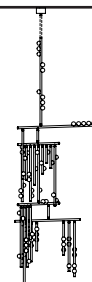

CANOPY

Ø5in x H3in

MATERIALS

Brass, mold-blown glass

BULBS

G4 / 12v / 1.2w / 2700k / dimmable LED, transformer provided

Maximum Fixture Wattage: 70.8w*

*Illuminated stems not included

DS.59.01 with 24in Fixed Length Illuminated Stem

Overall Drop Length: 122in
 Total Bulbs: 64
 Total Wattage: 76.8w
 Total List Price: \$64,000

122in

*max
134in

*12in Non-illuminated, adjustable length stem
 can be included for range from 122in–134in

DS.59.01 with 36in Fixed Length Illuminated Stem

Overall Drop Length: 134in
 Total Bulbs: 66
 Total Wattage: 79.2w
 Total List Price: \$66,000

134in

*max
146in

*12in Non-illuminated, adjustable length stem
 can be included for range from 134in–146in

DS.59.01 with 48in Fixed Length Illuminated Stem

Overall Drop Length: 146in
 Total Bulbs: 68
 Total Wattage: 81.6w
 Total List Price: \$68,000

146in

*max
158in

*12in Non-illuminated, adjustable length stem
 can be included for range from 146in–158in