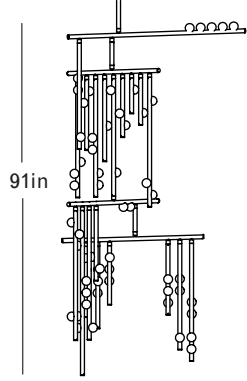

ROOM

WWW.ROOMONLINE.COM

DROP SYSTEM DS.59.01

91" x 33" x 47" (5"D CANOPY)

LAMPING: 12V LED, G4 SOCKET, 1.2W (20W HALOGEN EQUIVALENT)

ITEM NO. LI287

Front

Top

47in

Side

33in

Finish Palette

White Glass

Specifications

DIMENSIONS

Height: 91in / 231cm

Width: 47in / 119cm

Depth: 33in / 84cm

Minimum Drop: 96in / 244cm

Weight: 118lb / 54kg*

*Reinforced junction box required

SUSPENSION

Illuminated and non-illuminated stems available, additional fees apply, see Stem Menu

CANOPY

Ø5in x H3in

MATERIALS

Brass, mold-blown glass

BULBS

G4 / 12v / 1.2w / 2700k / dimmable LED, transformer provided

Maximum Fixture Wattage: 70.8w*

*Illuminated stems not included