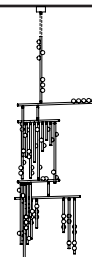

CANOPY

Ø5in x H3in

MATERIALS

Brass, mold-blown glass

BULBS

G4 / 12v / 1.2w / 2700k / dimmable LED, transformer provided

Maximum Fixture Wattage: 70.8w*

*Illuminated stems not included

DS.59.01 with 12in Fixed Length Illuminated Stem

Overall Drop Length: 110in
 Total Bulbs: 62
 Total Wattage: 74.4w
 Total List Price: \$62,000

110in

*max
122in

*12in Non-illuminated, adjustable length stem
 can be included for range from 110in–122in

DS.59.01 with 24in Fixed Length Illuminated Stem

Overall Drop Length: 122in
 Total Bulbs: 64
 Total Wattage: 76.8w
 Total List Price: \$64,000

122in

*max
134in

*12in Non-illuminated, adjustable length stem
 can be included for range from 122in–134in

DS.59.01 with 36in Fixed Length Illuminated Stem

Overall Drop Length: 134in
 Total Bulbs: 66
 Total Wattage: 79.2w
 Total List Price: \$66,000

134in

*max
146in

*12in Non-illuminated, adjustable length stem
 can be included for range from 134in–146in