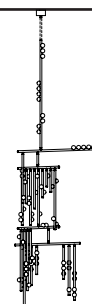

47in

Side

33in

Finish Palette

White Glass

Specifications

DIMENSIONS

Height: 91in / 231cm

CANOPY

Ø5in x H3in

MATERIALS

Brass, mold-blown glass

BULBS

G4 / 12v / 1.2w / 2700k / dimmable LED, transformer provided

Maximum Fixture Wattage: 70.8w*

*Illuminated stems not included

DS.59.01 with 48in Fixed Length Illuminated Stem

Overall Drop Length: 146in
 Total Bulbs: 68
 Total Wattage: 81.6w
 Total List Price: \$68,000

146in

*max
158in

*12in Non-illuminated, adjustable length stem
 can be included for range from 146in–158in

DS.59.01 with 60in Fixed Length Illuminated Stem

Overall Drop Length: 158in
 Total Bulbs: 70
 Total Wattage: 84w
 Total List Price: \$70,000

158in

*max
170in

*12in Non-illuminated, adjustable length stem
 can be included for range from 158in–170in