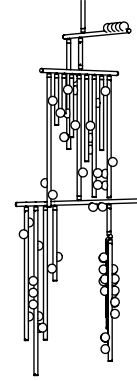

ROOM

WWW.ROOMONLINE.COM

DROP SYSTEM DS.59.01

91" x 33" x 47" (5"D CANOPY)

LAMPING: 12V LED, G4 SOCKET, 1.2W (20W HALOGEN EQUIVALENT)

ITEM NO. LI287

Front

Top

47in

Side

33in

Finish Palette

White Glass

Specifications

DIMENSIONS

Height: 91in / 231cm

Width: 47in / 119cm

Depth: 33in / 84cm

Minimum Drop: 96in / 244cm

Weight: 118lb / 54kg*

*Reinforced junction box required

SUSPENSION

Illuminated and non-illuminated stems available, additional fees apply, see Stem Menu

CANOPY

Ø5in x H3in

MATERIALS

Brass, mold-blown glass

BULBS

G4 / 12v / 1.2w / 2700k / dimmable LED, transformer provided

Maximum Fixture Wattage: 70.8w*

*Illuminated stems not included