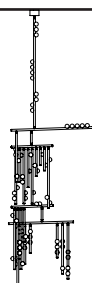

47in

Side

33in

Finish Palette

White Glass

Specifications

DIMENSIONS

Height: 91in / 231cm

CANOPY

Ø5in x H3in

MATERIALS

Brass, mold-blown glass

BULBS

G4 / 12v / 1.2w / 2700k / dimmable LED, transformer provided

Maximum Fixture Wattage: 70.8w*

*Illuminated stems not included

DS.59.01 with 48in Fixed Length Illuminated Stem

Overall Drop Length: 146in
 Total Bulbs: 68
 Total Wattage: 81.6w
 Total List Price: \$68,000

146in

*max
158in

*12in Non-illuminated, adjustable length stem
 can be included for range from 146in–158in

DS.59.01 with 60in Fixed Length Illuminated Stem

Overall Drop Length: 158in
 Total Bulbs: 70
 Total Wattage: 84w
 Total List Price: \$70,000

158in

*max
170in

*12in Non-illuminated, adjustable length stem
 can be included for range from 158in–170in