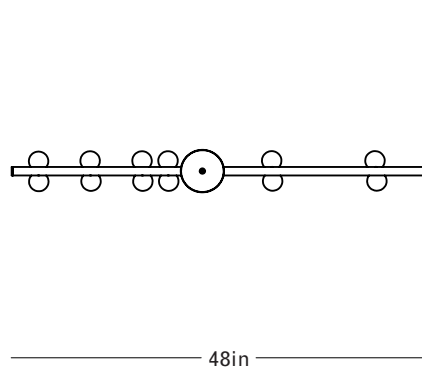

ROOM

WWW.ROOMONLINE.COM

DROP SYSTEM DS.20.01

48" L X 40" H X 5" (5" D CANOPY)

LAMPING: 12V LED, G4 SOCKET, 1.2W (20W HALOGEN EQUIVALENT)

ITEM NO. LI287

Front

Top

DIMENSIONS

Height: 30in / 76cm
 Width: 48in / 122cm
 Depth: 5in / 13cm
 Minimum Drop: 36in / 91cm
 Weight: 40lb / 18kg

SUSPENSION

Illuminated and non-illuminated stems available, additional fees apply, see Stem Menu

CANOPY

Ø5in x H3in

MATERIALS

Brass, mold-blown glass

BULBS

G4 / 12v / 1.2w / 2700k / dimmable LED, transformer provided
 Maximum Fixture Wattage: 24w*
 *Illuminated stems not included

UL, cUL (120V) Certified

DS.20.01 with 12in Fixed Length Illuminated Stem

Overall Drop Length: 47in
 Total Bulbs: 23
 Total Wattage: 27.6w
 Total List Price: \$23,000

*12in Non-illuminated, adjustable length stem can be included for range from 47in–59in