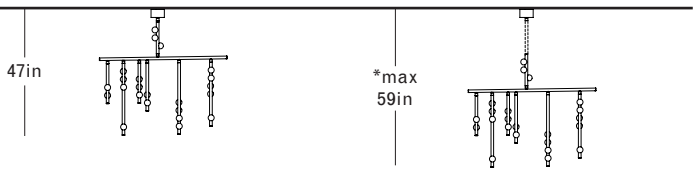

DIMENSIONS

Height: 30in / 76cm
 Width: 48in / 122cm
 Depth: 5in / 13cm
 Minimum Drop: 36in / 91cm
 Weight: 40lb / 18kg

SUSPENSION

Illuminated and non-illuminated stems available, additional fees apply, see Stem Menu

CANOPY

Ø5in x H3in

MATERIALS

Brass, mold-blown glass

BULBS

G4 / 12v / 1.2w / 2700k / dimmable LED, transformer provided
 Maximum Fixture Wattage: 24w*
 *Illuminated stems not included

UL, cUL (120V) Certified

DS.20.01 with 12in Fixed Length Illuminated Stem

Overall Drop Length: 47in
 Total Bulbs: 23
 Total Wattage: 27.6w
 Total List Price: \$23,000

*12in Non-illuminated, adjustable length stem can be included for range from 47in–59in

DS.20.01 with 24in Fixed Length Illuminated Stem

Overall Drop Length: 59in
 Total Bulbs: 25
 Total Wattage: 30w
 Total List Price: \$25,000

*12in Non-illuminated, adjustable length stem can be included for range from 59in–71in