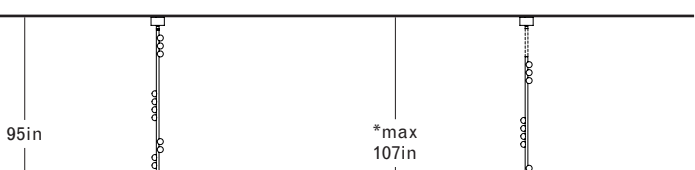

DIMENSIONS

Height: 30in / 76cm
 Width: 48in / 122cm
 Depth: 5in / 13cm
 Minimum Drop: 36in / 91cm
 Weight: 40lb / 18kg

SUSPENSION

Illuminated and non-illuminated stems available, additional fees apply, see Stem Menu

DS.20.01 with 36in Fixed Length Illuminated Stem

Overall Drop Length: 71in
 Total Bulbs: 27
 Total Wattage: 32.4w
 Total List Price: \$27,000

*12in Non-illuminated, adjustable length stem can be included for range from 71in–83in

DS.20.01 with 48in Fixed Length Illuminated Stem

Overall Drop Length: 83in
 Total Bulbs: 29
 Total Wattage: 34.8w
 Total List Price: \$29,000

*12in Non-illuminated, adjustable length stem can be included for range from 83in–95in

DS.20.01 with 60in Fixed Length Illuminated Stem

Overall Drop Length: 95in
 Total Bulbs: 31
 Total Wattage: 37.2w
 Total List Price: \$31,000

*12in Non-illuminated, adjustable length stem can be included for range from 95in–107in