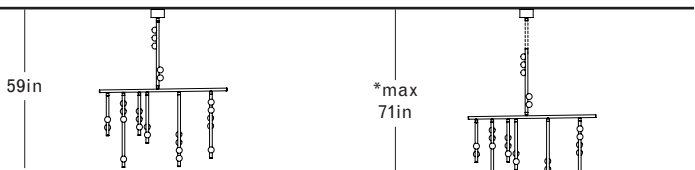

DIMENSIONS

Height: 30in / 76cm
 Width: 48in / 122cm
 Depth: 5in / 13cm
 Minimum Drop: 36in / 91cm
 Weight: 40lb / 18kg

SUSPENSION

Illuminated and non-illuminated stems available, additional fees apply, see Stem Menu

DS.20.01 with 12in Fixed Length Illuminated Stem

Overall Drop Length: 47in
 Total Bulbs: 23
 Total Wattage: 27.6w
 Total List Price: \$23,000

*12in Non-illuminated, adjustable length stem can be included for range from 47in–59in

DS.20.01 with 24in Fixed Length Illuminated Stem

Overall Drop Length: 59in
 Total Bulbs: 25
 Total Wattage: 30w
 Total List Price: \$25,000

*12in Non-illuminated, adjustable length stem can be included for range from 59in–71in

DS.20.01 with 36in Fixed Length Illuminated Stem

Overall Drop Length: 71in
 Total Bulbs: 27
 Total Wattage: 32.4w
 Total List Price: \$27,000

*12in Non-illuminated, adjustable length stem can be included for range from 71in–83in