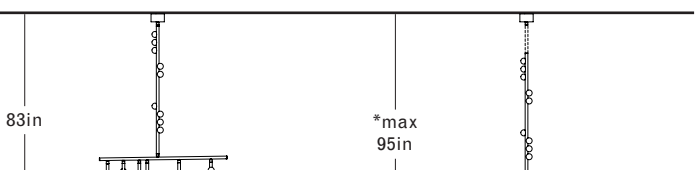

DIMENSIONS

Height: 30in / 76cm
 Width: 48in / 122cm
 Depth: 5in / 13cm
 Minimum Drop: 36in / 91cm
 Weight: 40lb / 18kg

SUSPENSION

Illuminated and non-illuminated stems available, additional fees apply, see Stem Menu

DS.20.01 with 24in Fixed Length Illuminated Stem

Overall Drop Length: 59in
 Total Bulbs: 25
 Total Wattage: 30w
 Total List Price: \$25,000

*12in Non-illuminated, adjustable length stem can be included for range from 59in–71in

DS.20.01 with 36in Fixed Length Illuminated Stem

Overall Drop Length: 71in
 Total Bulbs: 27
 Total Wattage: 32.4w
 Total List Price: \$27,000

*12in Non-illuminated, adjustable length stem can be included for range from 71in–83in

DS.20.01 with 48in Fixed Length Illuminated Stem

Overall Drop Length: 83in
 Total Bulbs: 29
 Total Wattage: 34.8w
 Total List Price: \$29,000

*12in Non-illuminated, adjustable length stem can be included for range from 83in–95in