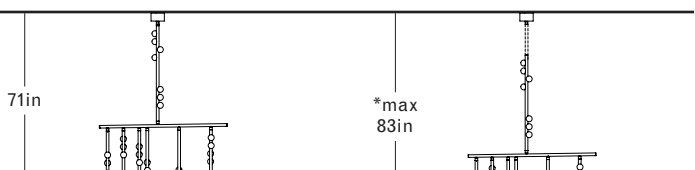

DS.20.01 with 12in Fixed Length Illuminated Stem

Overall Drop Length: 47in
 Total Bulbs: 23
 Total Wattage: 27.6w
 Total List Price: \$23,000

*12in Non-illuminated, adjustable length stem can be included for range from 47in–59in

DS.20.01 with 24in Fixed Length Illuminated Stem

Overall Drop Length: 59in
 Total Bulbs: 25
 Total Wattage: 30w
 Total List Price: \$25,000

*12in Non-illuminated, adjustable length stem can be included for range from 59in–71in

DS.20.01 with 36in Fixed Length Illuminated Stem

Overall Drop Length: 71in
 Total Bulbs: 27
 Total Wattage: 32.4w
 Total List Price: \$27,000

*12in Non-illuminated, adjustable length stem can be included for range from 71in–83in

DS.20.01 with 48in Fixed Length Illuminated Stem

Overall Drop Length: 83in
 Total Bulbs: 29
 Total Wattage: 34.8w
 Total List Price: \$29,000

*12in Non-illuminated, adjustable length stem can be included for range from 83in–95in