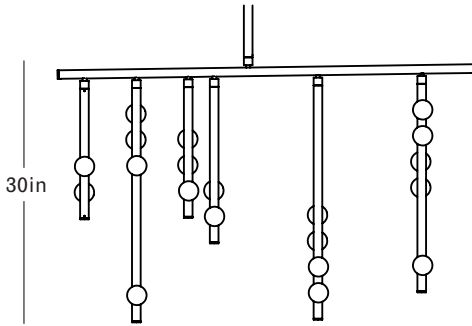

ROOM

WWW.ROOMONLINE.COM

DROP SYSTEM DS.20.01

48" L X 40" H X 5" (5" D CANOPY)

LAMPING: 12V LED, G4 SOCKET, 1.2W (20W HALOGEN EQUIVALENT)

ITEM NO. LI287

Front

Top

DIMENSIONS

Height: 30in / 76cm
 Width: 48in / 122cm
 Depth: 5in / 13cm
 Minimum Drop: 36in / 91cm
 Weight: 40lb / 18kg

SUSPENSION

Illuminated and non-illuminated stems available, additional fees apply, see Stem Menu

CANOPY

Ø5in x H3in

MATERIALS

Brass, mold-blown glass

BULBS

G4 / 12v / 1.2w / 2700k / dimmable LED, transformer provided
 Maximum Fixture Wattage: 24w*
 *Illuminated stems not included

UL, cUL (120V) Certified

DS.20.01 with 12in Fixed Length Illuminated Stem

Overall Drop Length: 47in
 Total Bulbs: 23
 Total Wattage: 27.6w
 Total List Price: \$23,000

*12in Non-illuminated, adjustable length stem can be included for range from 47in–59in