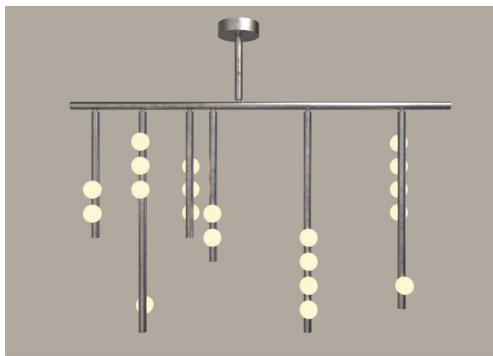

ROOM

WWW.ROOMONLINE.COM

DROP SYSTEM DS.20.01

48" L X 40" H X 5" (5" D CANOPY)

LAMPING: 12V LED, G4 SOCKET, 1.2W (20W HALOGEN EQUIVALENT)

ITEM NO. LI287

Front

Top

Side

Finish Palette

Mottled Brass

Brushed Brass

Tarnished Nickel

Oil Rubbed Bronze

White Glass

Specifications

DIMENSIONS

Height: 30in / 76cm
 Width: 48in / 122cm
 Depth: 5in / 13cm
 Minimum Drop: 36in / 91cm
 Weight: 40lb / 18kg

SUSPENSION

Illuminated and non-illuminated stems available, additional fees apply, see Stem Menu

CANOPY

Ø5in x H3in

MATERIALS

Brass, mold-blown glass

BULBS

G4 / 12v / 1.2w / 2700k / dimmable LED, transformer provided
 Maximum Fixture Wattage: 24w*
 *Illuminated stems not included

UL, cUL (120V) Certified