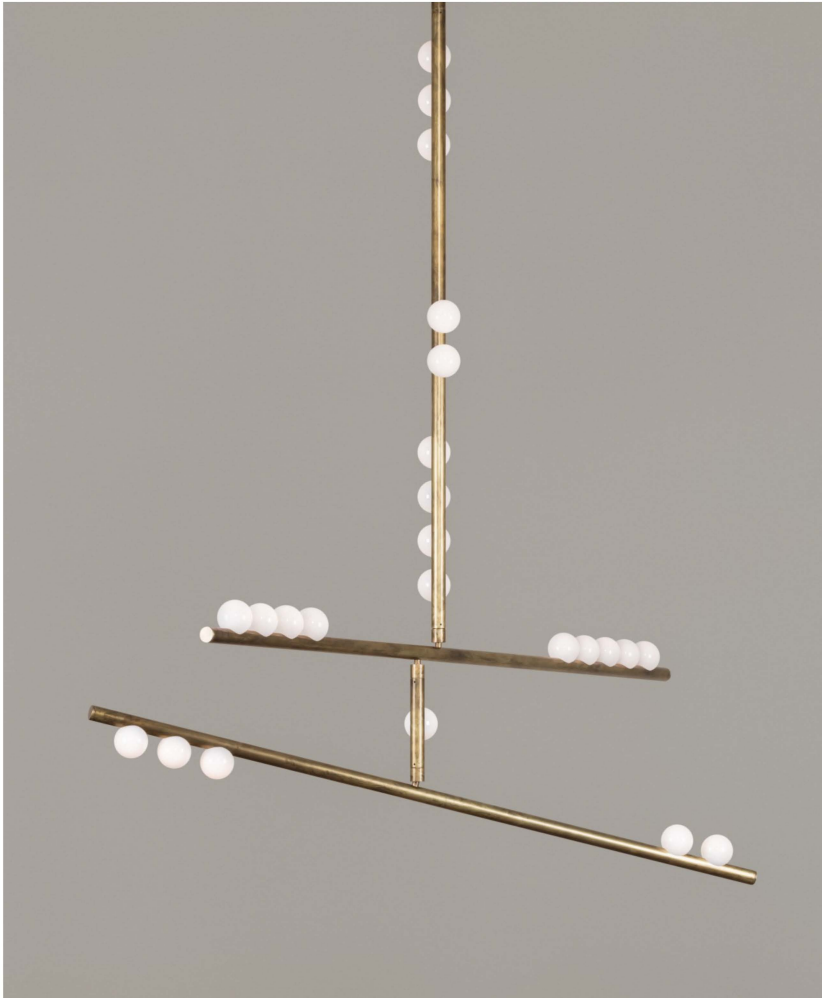

# ROOM

WWW.ROOMONLINE.COM

---

DROP SYSTEM DS.15.01

60" x 30" x 31"H" (5"D CANOPY)

LAMPING: 12V LED, G4 SOCKET, 1.2W (20W HALOGEN EQUIVALENT)

ITEM NO. LI287

Finish Palette

Specifications

DIMENSIONS

Height: 15in / 38cm  
 Width: 60in / 152cm  
 Depth: 30in / 76cm  
 Minimum Drop: 20in / 51cm  
 Weight: 30lb / 14kg

SUSPENSION

Illuminated and non-illuminated stems available, additional fees apply, see Stem Menu

CANOPY

Ø5in x H3in

MATERIALS

Brass, mold-blown glass

BULBS

G4 / 12v / 1.2w / 2700k / dimmable LED, transformer provided  
 Maximum Fixture Wattage: 18w\*  
 \*Illuminated stems not included

UL, cUL (120V) Certified

White Glass

Inspiration

Inspired by utilitarian rows of bare bulbs on New York City's subway and the work of Piet Mondrian, Lindsey challenged herself to be reductive in the number of unique elements in this collection. Using brass tubing and mold-blown mini glass globes, her goal was to find the wild spirit within a seemingly rigid form.