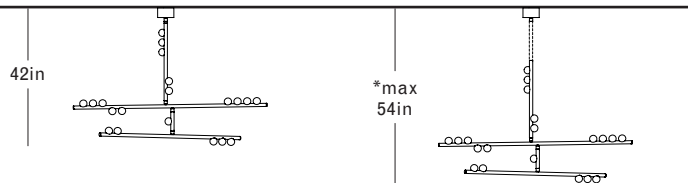

Specifications

DIMENSIONS

Height: 15in / 38cm  
 Width: 60in / 152cm  
 Depth: 30in / 76cm  
 Minimum Drop: 20in / 51cm  
 Weight: 30lb / 14kg

SUSPENSION

Illuminated and non-illuminated stems available, additional fees apply, see Stem Menu

**DS.15.01 with Fixed Length 12in Illuminated Stem**

Overall Drop Length: 30in  
 Total Bulbs: 18  
 Total Wattage: 21.6w  
 Total List Price: \$18,000

\*12in Non-illuminated, adjustable length stem can be included for range from 30in–42in

**DS.15.01 with Fixed Length 24in Illuminated Stem**

Overall Drop Length: 42in  
 Total Bulbs: 20  
 Total Wattage: 24w  
 Total List Price: \$20,000

\*12in Non-illuminated, adjustable length stem can be included for range from 42in–54in

**DS.15.01 with 36in Fixed Length Illuminated Stem**

Overall Drop Length: 54in  
 Total Bulbs: 22  
 Total Wattage: 26.4w  
 Total List Price: \$22,000

\*12in Non-illuminated, adjustable length stem can be included for range from 54in–66in