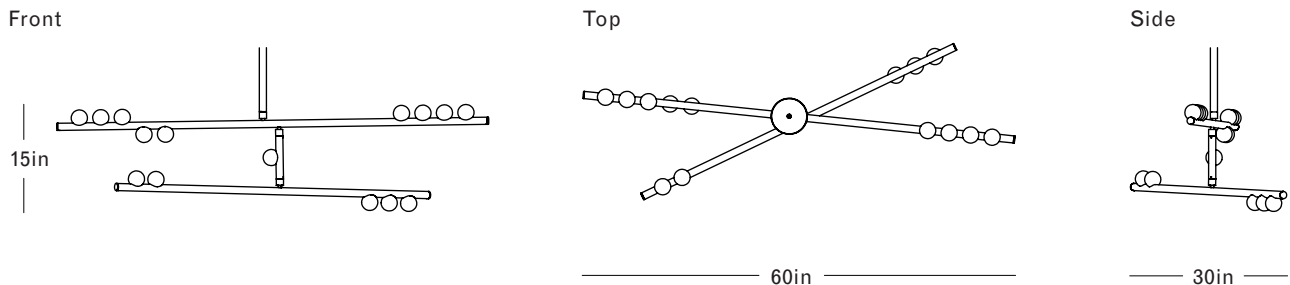

# ROOM

WWW.ROOMONLINE.COM

---

DROP SYSTEM DS.15.01

60" x 30" x 31"H" (5"D CANOPY)

LAMPING: 12V LED, G4 SOCKET, 1.2W (20W HALOGEN EQUIVALENT)

ITEM NO. LI287

Finish Palette

Specifications

DIMENSIONS

Height: 15in / 38cm  
 Width: 60in / 152cm  
 Depth: 30in / 76cm  
 Minimum Drop: 20in / 51cm  
 Weight: 30lb / 14kg

SUSPENSION

Illuminated and non-illuminated stems available, additional fees apply, see Stem Menu

CANOPY

Ø5in x H3in

MATERIALS

Brass, mold-blown glass

BULBS

G4 / 12v / 1.2w / 2700k / dimmable LED, transformer provided  
 Maximum Fixture Wattage: 18w\*  
 \*Illuminated stems not included

UL, cUL (120V) Certified

**DS.15.01 with Fixed Length 12in Illuminated Stem**

Overall Drop Length: 30in  
 Total Bulbs: 18  
 Total Wattage: 21.6w  
 Total List Price: \$18,000

\*12in Non-illuminated, adjustable length stem can be included for range from 30in–42in