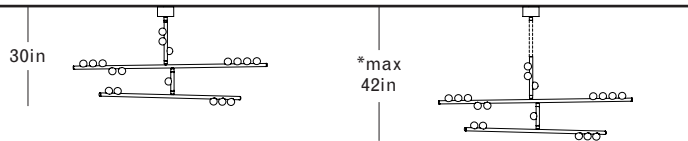

# ROOM

WWW.ROOMONLINE.COM

---

DROP SYSTEM DS.15.01

60" x 30" x 31"H" (5"D CANOPY)

LAMPING: 12V LED, G4 SOCKET, 1.2W (20W HALOGEN EQUIVALENT)

ITEM NO. LI287

Finish Palette

Specifications

DIMENSIONS

Height: 15in / 38cm  
 Width: 60in / 152cm  
 Depth: 30in / 76cm  
 Minimum Drop: 20in / 51cm  
 Weight: 30lb / 14kg

SUSPENSION

Illuminated and non-illuminated stems available, additional fees apply, see Stem Menu

CANOPY

Ø5in x H3in

MATERIALS

Brass, mold-blown glass

BULBS

G4 / 12v / 1.2w / 2700k / dimmable LED, transformer provided  
 Maximum Fixture Wattage: 18w\*  
 \*Illuminated stems not included

UL, cUL (120V) Certified

**DS.15.01 with Fixed Length 12in Illuminated Stem**

Overall Drop Length: 30in  
 Total Bulbs: 18  
 Total Wattage: 21.6w  
 Total List Price: \$18,000

\*12in Non-illuminated, adjustable length stem can be included for range from 30in–42in