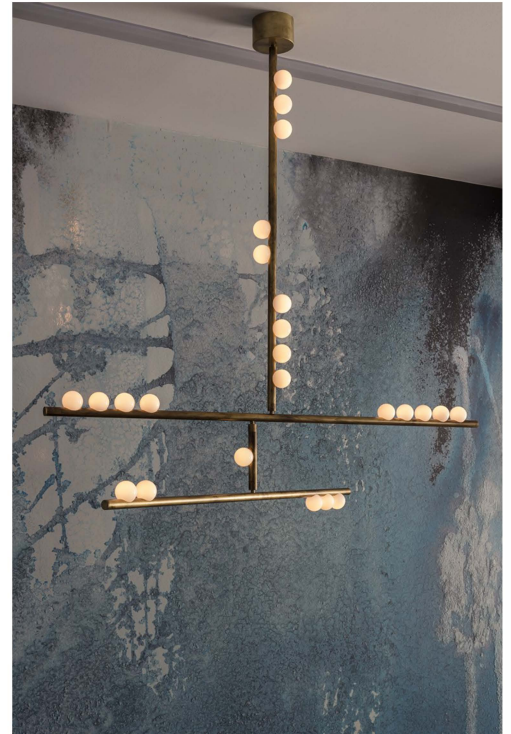

# ROOM

WWW.ROOMONLINE.COM

---

DROP SYSTEM DS.15.01

60" x 30" x 31"H" (5"D CANOPY)

LAMPING: 12V LED, G4 SOCKET, 1.2W (20W HALOGEN EQUIVALENT)

ITEM NO. LI287

Finish Palette

Specifications

DIMENSIONS

Height: 15in / 38cm  
 Width: 60in / 152cm  
 Depth: 30in / 76cm  
 Minimum Drop: 20in / 51cm  
 Weight: 30lb / 14kg

SUSPENSION

Illuminated and non-illuminated stems available, additional fees apply, see Stem Menu

CANOPY

Ø5in x H3in

MATERIALS

Brass, mold-blown glass

BULBS

G4 / 12v / 1.2w / 2700k / dimmable LED, transformer provided  
 Maximum Fixture Wattage: 18w\*  
 \*Illuminated stems not included

UL, cUL (120V) Certified

White Glass

Inspiration

Inspired by utilitarian rows of bare bulbs on New York City's subway and the work of Piet Mondrian, Lindsey challenged herself to be reductive in the number of unique elements in this collection. Using brass tubing and mold-blown mini glass globes, her goal was to find the wild spirit within a seemingly rigid form.