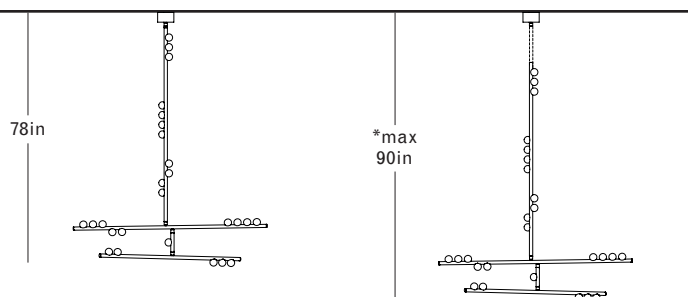

Specifications

DIMENSIONS

Height: 15in / 38cm  
 Width: 60in / 152cm  
 Depth: 30in / 76cm  
 Minimum Drop: 20in / 51cm  
 Weight: 30lb / 14kg

SUSPENSION

Illuminated and non-illuminated stems available, additional fees apply, see Stem Menu

**DS.15.01 with 36in Fixed Length Illuminated Stem**

Overall Drop Length: 54in  
 Total Bulbs: 22  
 Total Wattage: 26.4w  
 Total List Price: \$22,000

\*12in Non-illuminated, adjustable length stem can be included for range from 54in–66in

**DS.15.01 with 48in Fixed Length Illuminated Stem**

Overall Drop Length: 66in  
 Total Bulbs: 24  
 Total Wattage: 28.8w  
 Total List Price: \$24,000

\*12in Non-illuminated, adjustable length stem can be included for range from 66in–78in

**DS.15.01 with 60in Fixed Length Illuminated Stem**

Overall Drop Length: 78in  
 Total Bulbs: 26  
 Total Wattage: 31.2w  
 Total List Price: \$26,000

\*12in Non-illuminated, adjustable length stem can be included for range from 78in–90in