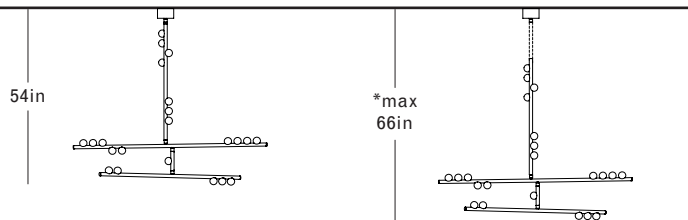

Specifications

DIMENSIONS

Height: 15in / 38cm  
 Width: 60in / 152cm  
 Depth: 30in / 76cm  
 Minimum Drop: 20in / 51cm  
 Weight: 30lb / 14kg

SUSPENSION

Illuminated and non-illuminated stems available, additional fees apply, see Stem Menu

**DS.15.01 with Fixed Length 12in Illuminated Stem**

Overall Drop Length: 30in  
 Total Bulbs: 18  
 Total Wattage: 21.6w  
 Total List Price: \$18,000

\*12in Non-illuminated, adjustable length stem can be included for range from 30in–42in

**DS.15.01 with Fixed Length 24in Illuminated Stem**

Overall Drop Length: 42in  
 Total Bulbs: 20  
 Total Wattage: 24w  
 Total List Price: \$20,000

\*12in Non-illuminated, adjustable length stem can be included for range from 42in–54in

**DS.15.01 with 36in Fixed Length Illuminated Stem**

Overall Drop Length: 54in  
 Total Bulbs: 22  
 Total Wattage: 26.4w  
 Total List Price: \$22,000

\*12in Non-illuminated, adjustable length stem can be included for range from 54in–66in