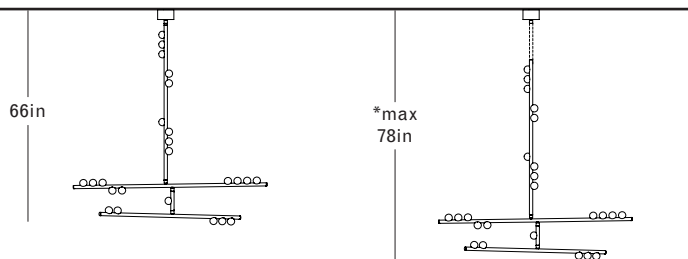

Specifications

DIMENSIONS

Height: 15in / 38cm  
 Width: 60in / 152cm  
 Depth: 30in / 76cm  
 Minimum Drop: 20in / 51cm  
 Weight: 30lb / 14kg

SUSPENSION

Illuminated and non-illuminated stems available, additional fees apply, see Stem Menu

**DS.15.01 with Fixed Length 24in Illuminated Stem**

Overall Drop Length: 42in  
 Total Bulbs: 20  
 Total Wattage: 24w  
 Total List Price: \$20,000

\*12in Non-illuminated, adjustable length stem can be included for range from 42in–54in

**DS.15.01 with 36in Fixed Length Illuminated Stem**

Overall Drop Length: 54in  
 Total Bulbs: 22  
 Total Wattage: 26.4w  
 Total List Price: \$22,000

\*12in Non-illuminated, adjustable length stem can be included for range from 54in–66in

**DS.15.01 with 48in Fixed Length Illuminated Stem**

Overall Drop Length: 66in  
 Total Bulbs: 24  
 Total Wattage: 28.8w  
 Total List Price: \$24,000

\*12in Non-illuminated, adjustable length stem can be included for range from 66in–78in