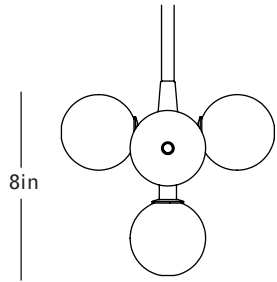

# ROOM

WWW.ROOMONLINE.COM

---

BP.05.02

8" X 8" X 8" H. OAH ADJUSTABLE ON SITE

MATERIALS: MACHINED BRASS WITH HAND BLOWN GLASS GLOBE

FINISHES: BRUSHED BRASS, OIL RUBBED BRONZE, SATIN NICKEL OR VINTAGE BRASS WITH WHITE OR OPAQUE GRAY GLASS

8-25V , BI-PIN LED G4 ,2.1W (20W HALOGEN EQUIVALENT), 200 LUMENS

ITEM NO. LI260

Satin Nickel  
White Glass

Front

Top

Side

Finish Palette

Specifications

DIMENSIONS

Height: 8in / 20cm  
 Width: 8in / 20cm  
 Depth: 8in / 20cm  
 Minimum Drop: 11in / 28cm  
 Weight: 5lb / 2kg

SUSPENSION

Ships with 36in or 72in stem, can be cut to length on site

CANOPY

Ø5in x H.25in

MATERIALS

Machined brass, hand-blown glass

BULBS

G4 / 12v / 1.2w / 2700k / dimmable LED  
 Maximum Fixture Wattage: 6w

UL, cUL (120V) Certified

Inspiration

Inspired by natural phenomena, Branching Bubble explores the visual tension between the industrial and the organic. This endlessly customizable collection mixes delicate hand-blown glass with machine-made metal components to form a perfect union, defying the laws of attraction.