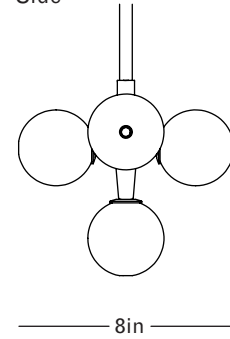

# ROOM

WWW.ROOMONLINE.COM

---

BP.05.02

8" X 8" X 8" H. OAH ADJUSTABLE ON SITE

MATERIALS: MACHINED BRASS WITH HAND BLOWN GLASS GLOBE

FINISHES: BRUSHED BRASS, OIL RUBBED BRONZE, SATIN NICKEL OR VINTAGE BRASS WITH WHITE OR OPAQUE GRAY GLASS

8-25V , BI-PIN LED G4 ,2.1W (20W HALOGEN EQUIVALENT), 200 LUMENS

ITEM NO. LI260

Satin Nickel  
White Glass

Front

Top

Side

Finish Palette

Specifications

DIMENSIONS

Height: 8in / 20cm  
 Width: 8in / 20cm  
 Depth: 8in / 20cm  
 Minimum Drop: 11in / 28cm  
 Weight: 5lb / 2kg

SUSPENSION

Ships with 36in or 72in stem, can be cut to length on site

CANOPY

Ø5in x H.25in

MATERIALS

Machined brass, hand-blown glass

BULBS

G4 / 12v / 1.2w / 2700k / dimmable LED  
 Maximum Fixture Wattage: 6w

UL, cUL (120V) Certified

Inspiration

Inspired by natural phenomena, Branching Bubble explores the visual tension between the industrial and the organic. This endlessly customizable collection mixes delicate hand-blown glass with machine-made metal components to form a perfect union, defying the laws of attraction.