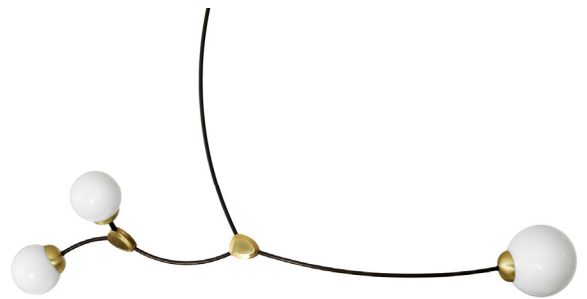

ROOM

WWW.ROOMONLINE.COM

IVY HORIZONTAL 3

OPAQUE OPAL OR SMOKE GREY GLASS WITH SATIN BRASS AND BRONZE. (NOTE: GREY GLOBES ARE DARKER THAN SHOWN IN PHOTO, NEW PHOTOS AVAILABLE EARLY 2022)

59" x 16" x WITH MINIMUM DROP OF 24".

TAKES 3X E12 BASE 25W MAX BULBS

ITEM NO. LI274