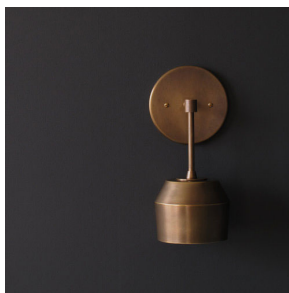

ROOM

WWW.ROOMONLINE.COM

FORCHETTE I SCONCE

5.5"D x 5"W x 11"H

MATERIALS: BRASS AND PORCELAIN OR GLASS; SHADES AVAILABLE IN AGED BRASS, AGED SILVER, BLACKENED BRASS, UN-LACQUERED BRASS, BLACKENED BRASS/UN-LACQUERED BRASS AND HAND BLOWN GLASS

LAMPING: 1 X G35, 120V DIMMABLE LED BULB

ITEM NO. LI314