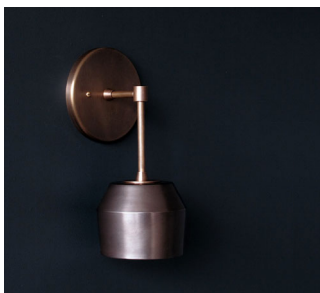

ROOM

WWW.ROOMONLINE.COM

FORCHETTE I SCONCE

5.5"D x 5"W x 11"H

MATERIALS: BRASS AND PORCELAIN OR GLASS; SHADES AVAILABLE IN AGED BRASS, AGED SILVER, BLACKENED BRASS, UN-LACQUERED BRASS, BLACKENED BRASS/UN-LACQUERED BRASS AND HAND BLOWN GLASS

LAMPING: 1 X G35, 120V DIMMABLE LED BULB

ITEM NO. LI314