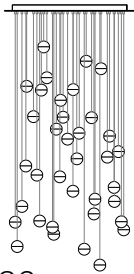

14.36
RECTANGLE

thirty-six pendant fixture,
1100mm x 370mm white powder
coated rectangular canopy
~83.5kg

$21,240