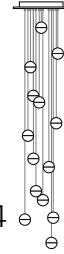

14.14
ROUND

fourteen pendant fixture,
508mm diameter white powder
coated round canopy
~37kg

$8,260