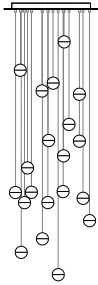

14.20
ROUND

twenty pendant fixture,
755mm diameter white powder
coated round canopy
~51kg

$11,800