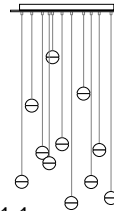

NON-ADJUSTABLE LENGTH

14.11

RECTANGLE
eleven pendant fixture,
850mm x 284mm white powder
coated rectangular canopy
~30kg

$6,490