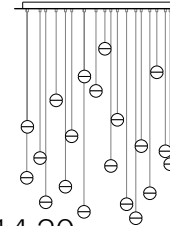

14.20
RECTANGLE

twenty pendant fixture,
1320mm x 300mm white powder
coated rectangular canopy
~63kg

$11,800