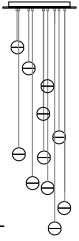

NON-ADJUSTABLE LENGTH

14.11
SQUARE

eleven pendant fixture,
508mm x 508mm white powder
coated square canopy
~30kg

$6,490