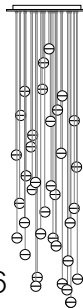

ADJUSTABLE LENGTH

14.1 shallow

single pendant (shallow canopy),
116mm diameter brushed nickel
round canopy
~2kg

\$460

14.1 deep

single pendant (deep canopy),
116mm diameter brushed nickel
round canopy
~2kg

\$2,300

14.7

seven pendant fixture,
203mm diameter brushed nickel
round canopy
~14kg

\$3,220

14.9

LINEAR
nine pendant fixture,
1200mm x 224mm white powder
coated rectangular canopy
~25.9kg

\$5,310

SURFACE MOUNTED LIGHT

\$15,340

14.26
SQUARE

twenty pendant fixture,
600mm x 600mm white powder
coated square canopy
~63.5kg

\$15,340

14.36
RECTANGLE

thirty-six pendant fixture,
1100mm x 370mm white powder
coated rectangular canopy
~83.5kg

\$21,240

14.36
ROUND

thirty-six pendant fixture,
755mm diameter white powder
coated round canopy
~83.5kg

\$21,240

14.36
SQUARE

thirty-six pendant fixture,
755mm x 755mm white powder
coated square canopy
~105kg