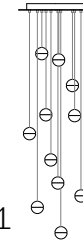

\$350 each

NON-ADJUSTABLE LENGTH

14.11

RECTANGLE
eleven pendant fixture,
850mm x 284mm white powder
coated rectangular canopy
~30kg

\$6,490

14.11

ROUND
eleven pendant fixture,
600mm diameter white powder
coated round canopy
~30kg

\$6,490

SHIPPING Please refer to shipping price list for details

LEAD TIMES Please call for lead time

CONNECTION Adjustable lengths hardware (14.1 to 14.9):
cable lengths can be set and re-set on site
using an Allen key. Each pendant comes
standard with 3m of coax cable.