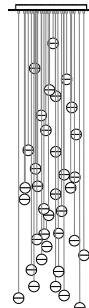

14.36
ROUND

thirty-six pendant fixture,
755mm diameter white powder
coated round canopy
~83.5kg

$21,240