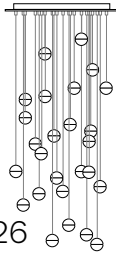

14.26
RECTANGLE

twenty-six pendant fixture,
1000mm x 335mm white powder
coated rectangular canopy
~74kg

$15,340