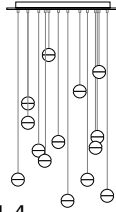

14.14
RECTANGLE

fourteen pendant fixture,
850mm x 284mm white powder
coated rectangular canopy
~36.5kg

$8,260