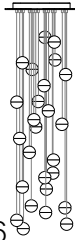

14.26
ROUND

twenty-six pendant fixture,
600mm diameter white powder
coated round canopy
~61.5kg

$15,340