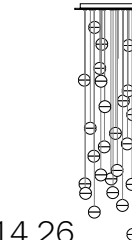

14.26
SQUARE

twenty pendant fixture,
600mm x 600mm white powder
coated square canopy
~63.5kg

$15,340