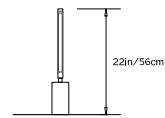

ROOM

WWW.ROOMONLINE.COM

PRIS TABLE LAMP

Collection:

Pris

Item Number:

L1424

Dimensions:

Diam. 3.5in/9cm x H 22in/56cm

Weight:

6lbs/2.7kg

Illumination (120/240 V LED):

Wattage: 10

Lumens: 744 Total

Color Temperature: 2700K

CRI: 90+

Life Hours: 50,000+

Lamp Cord:

12ft black cord. Dimmer at base.

Materials:

Solid Brass, Machined Aluminum, LED

Metal Finish Options:

Standard: Satin Brass, Polished Nickel

Upgrades: Antique Brass, Dark Bronze, Black Brass

Certifications:

UL or cUL on request, CE

Made in:

New York, USA

FRONT