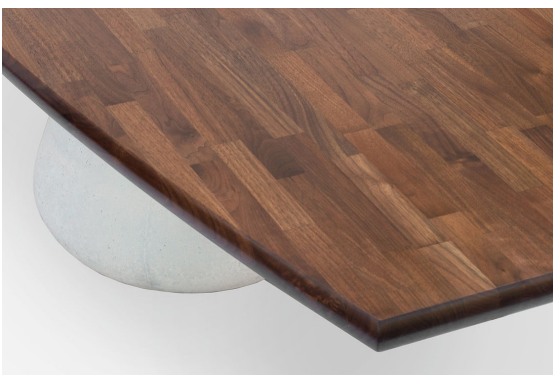

ROOM

WWW.ROOMONLINE.COM

BETON DINING TABLE—SURFBOARD

MADE IN ANY DIMENSION. SHOWN HERE 90"W x 46"D x 30"H

CAST CONCRETE BASE AND WOOD TOP IN PREMIUM FULL LENGTH BOARDS. WALNUT TOP SHOWN HERE

TOP ALSO AVAILABLE IN ROUND, SQUARE, OVAL, RECTANGULAR, OR ASYMMETRICAL

SELECT FROM ROOM STANDARD WOODS AND FINISHES

ITEM NO. FDI70