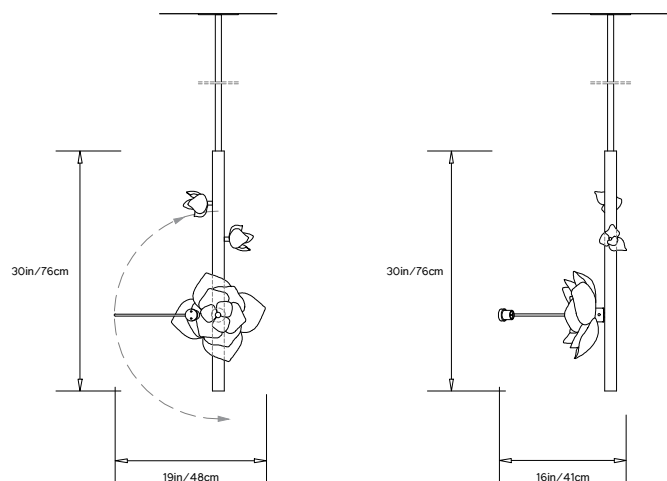

ROOM

WWW.ROOMONLINE.COM

LURE PENDANT 30

Collection:

Lure

Item Number:

LI429

Dimensions:

L 19in/48cm x W 16in/41cm x H 30in/76cm

Magnolia: Diam 8-11in/20-28cm x D 5in/12.7cm

Weight:

8lb/3.63kg

120 V LED Illumination:

Wattage: 8

Lumens: 500 (50W eq)

Color Temperature: 2700k

Life Hours: 25,000

CRI: 95

Dimmable External Driver included

Materials:

100% Cotton Paper, Solid Bronze Components, LED

Metal Finish Options:

Polished Bronze, Satin Brass, Mottled Brass

Suspension:

Ceiling pendant with adjustable 3ft pipe suspension.

0.625in pipe and 5.25in round canopy in matching metal finish. Drop height to be specified at time of order.

Certification:

UL, cUL, CE

Made in:

New York, USA

Product Description:

The Lure Pendant is a single fixture that can be showcased on its own or collected into a group installation. The Lure lights use paper flowers that are sculpted by hand in our studio. Each blossom's petals are individually shaped and each lure blossom is unique. The sconce can be installed in various orientations. The slender LED arm can also be positioned at any angle.