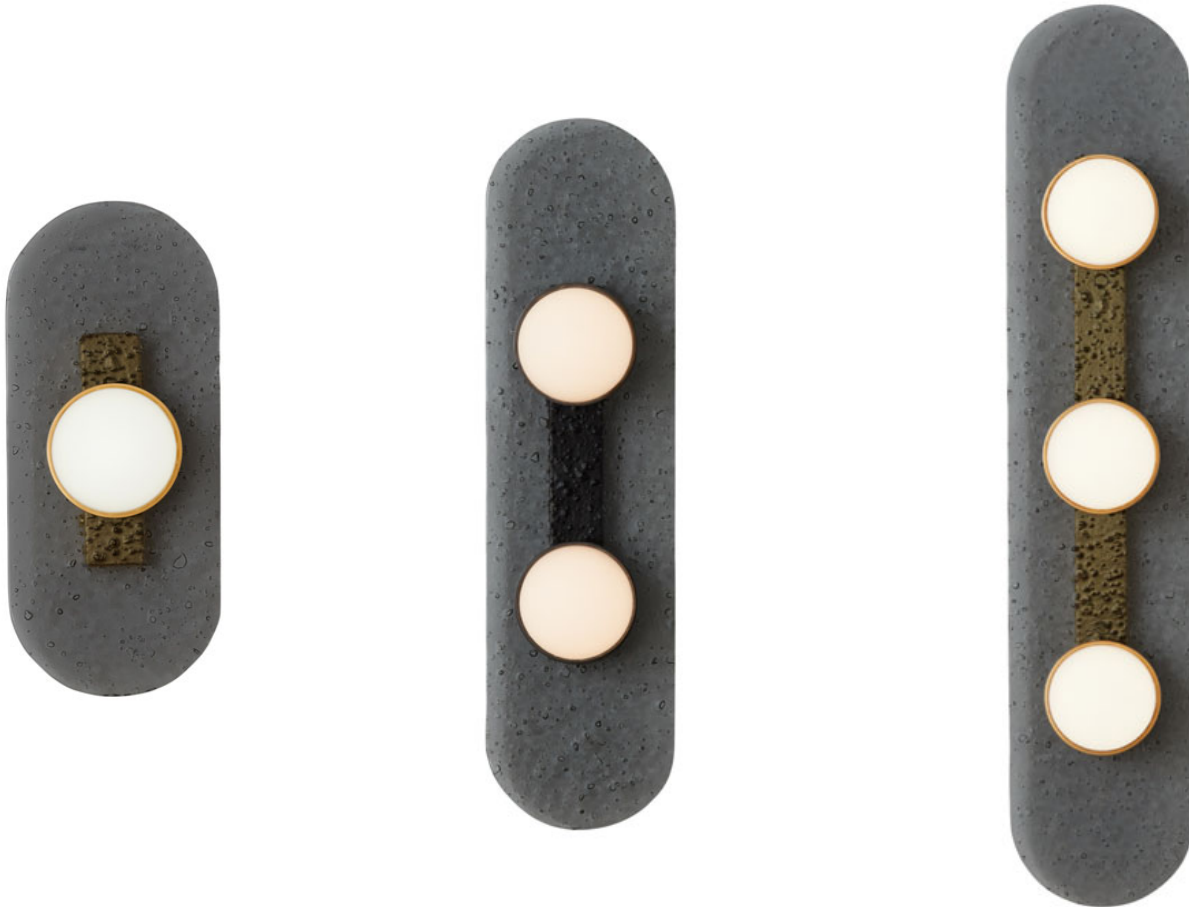

ROOM

WWW.ROOMONLINE.COM

MODULO WALL SCONCE

SATIN BRASS OR BRONZE WITH SMOKED KILN CAST GLASS AND OPAL GLASS SHADES

SINGLE: 11"H X 4.7"W X 3"D. TWIN: 17.3"H X 4.7"W X 3"D. TRIPLE: 23.6"H X 4.7"W X 3"D

LAMPING: INTEGRATED LED, 4.5W (SINGLE), 9W (TWIN), 13.5W (TRIPLE) LED 2700K, TRAILING EDGE DIMMABLE

ITEM NO. LI427