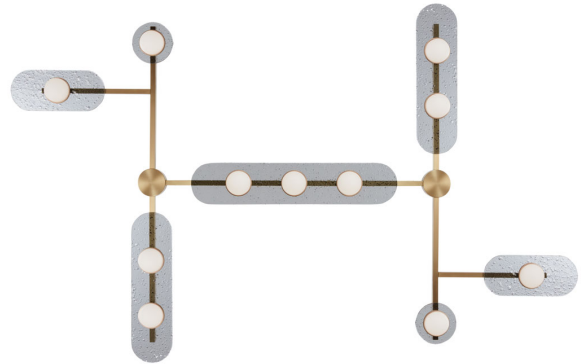

ROOM

WWW.ROOMONLINE.COM

MODULO GRID II CHANDELIER

SATIN BRASS OR BRONZE WITH SMOKED KILN CAST GLASS AND OPAL GLASS SHADES

DIMENSIONS: 65.6"W X 41.3"D X OAH

LAMPING: INTEGRATED LED, 49.5W, 2700K, TRAILING EDGE DIMMABLE

ITEM NO. LI426