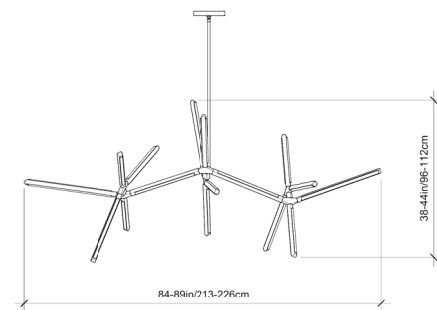

ROOM

WWW.ROOMONLINE.COM

PRIS HORIZON

Collection:

Pris

Item Number:

LI422

Dimensions:

W 84-49in/213-226cm

D 38-42in/96-107cm

H 38-44in/96-112cm

Weight:

30lbs/13.6kg

Specifications:

Wattage: 225

Lumens: 17442 Total

Color Temperature: 2700K

CRI: 95+

Life Hours: 50,000+

Internal TRIAC Dimmable Drivers (120V)

Remote TRIAC Dimmable Drivers (120/240V) or
Remote 0-10V Dimmable Drivers (120-240V) upon
request

Suspension:

0.625in pipe and 10in round canopy in matching metal
finish. Ships with 3ft/92cm long pipe to measure on
site. Longer pipe lengths available upon request.

Materials:

Solid Brass, Machined Aluminum, LED

Metal Finish Options:

Standard: Satin Brass, Polished Nickel

Upgrades: Brushed Nickel, Antique Brass,
Dark Bronze, Black Brass

Certifications:

Made in:

New York, USA

* All fixtures are made to order. Please
contact our sales team if you have any
custom requests.

SIDE