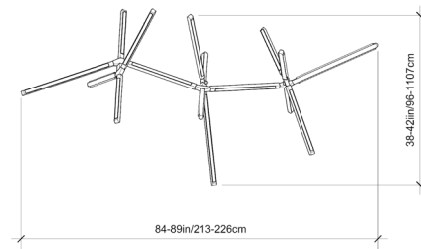

ROOM

WWW.ROOMONLINE.COM

PRIS HORIZON

Collection:

Pris

Item Number:

LI422

Dimensions:

W 84-49in/213-226cm

D 38-42in/96-107cm

H 38-44in/96-112cm

Weight:

30lbs/13.6kg

Specifications:

Wattage: 225

Lumens: 17442 Total

Color Temperature: 2700K

CRI: 95+

Life Hours: 50,000+

Internal TRIAC Dimmable Drivers (120V)

Remote TRIAC Dimmable Drivers (120/240V) or
Remote 0-10V Dimmable Drivers (120-240V) upon
request

Suspension:

0.625in pipe and 10in round canopy in matching metal
finish. Ships with 3ft/92cm long pipe to measure on
site. Longer pipe lengths available upon request.

Materials:

Solid Brass, Machined Aluminum, LED

Metal Finish Options:

Standard: Satin Brass, Polished Nickel

Upgrades: Brushed Nickel, Antique Brass,
Dark Bronze, Black Brass

Certifications:

Made in:

New York, USA

* All fixtures are made to order. Please
contact our sales team if you have any
custom requests.

TOP