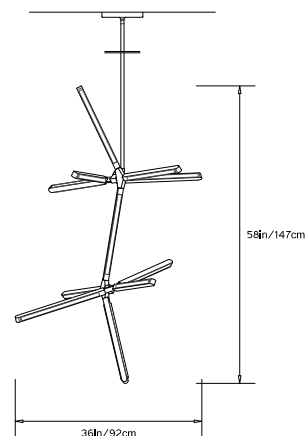

W 36in/92cm x D 30in/76cm x H 58in/147cm

Weight:

19lbs/8.6kg

Specifications:

Wattage: 129

Lumens: 9994 Total

Color Temperature: 2700K

CRI: 95+

Life Hours: 50,000+

Internal TRIAC Dimmable Drivers (120V)

Remote TRIAC Dimmable Drivers (120/240V) or
Remote 0-10V Dimmable Drivers (120-240V) upon
request

Suspension:

0.625in pipe and 8in round canopy in matching metal
finish. Ships with 3ft/92cm long pipe to measure on
site. Longer pipe lengths available upon request.

* All fixtures are made to order. Please
contact our sales team if you have any
custom requests.

TOP

FRONT

SIDE