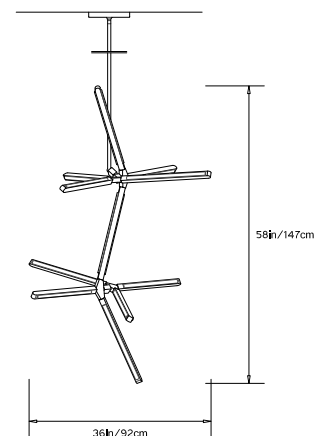

W 36in/92cm x D 30in/76cm x H 58in/147cm

Weight:

19lbs/8.6kg

Specifications:

Wattage: 129

Lumens: 9994 Total

Color Temperature: 2700K

CRI: 95+

Life Hours: 50,000+

Internal TRIAC Dimmable Drivers (120V)

Remote TRIAC Dimmable Drivers (120/240V) or
Remote 0-10V Dimmable Drivers (120-240V) upon
request

Suspension:

0.625in pipe and 8in round canopy in matching metal
finish. Ships with 3ft/92cm long pipe to measure on
site. Longer pipe lengths available upon request.

* All fixtures are made to order. Please
contact our sales team if you have any
custom requests.

TOP

FRONT

SIDE