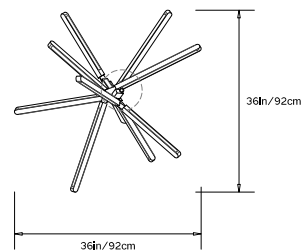

ROOM

WWW.ROOMONLINE.COM

PRIS CRYSTALLINE

Collection:

Pris

Item Number:

LI422

Dimensions:

W 36in/92cm x D 30in/76cm x H 58in/147cm

Weight:

19lbs/8.6kg

Specifications:

Wattage: 129

Lumens: 9994 Total

Color Temperature: 2700K

CRI: 95+

Life Hours: 50,000+

Internal TRIAC Dimmable Drivers (120V)

Remote TRIAC Dimmable Drivers (120/240V) or
Remote 0-10V Dimmable Drivers (120-240V) upon
request

Suspension:

0.625in pipe and 8in round canopy in matching metal
finish. Ships with 3ft/92cm long pipe to measure on
site. Longer pipe lengths available upon request.

Materials:

Solid Brass, Machined Aluminum, LED

Metal Finish Options:

Standard: Satin Brass, Polished Nickel

Upgrades: Brushed Nickel, Antique Brass,
Dark Bronze, Black Brass

Certifications:

Made in:

New York, USA

* All fixtures are made to order. Please
contact our sales team if you have any
custom requests.

TOP